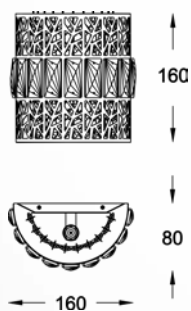

PECTRA
Wall lamp
W0472-01A-B5AC
1xG9 MAX 42W
metal chrome body with
small crystals inside