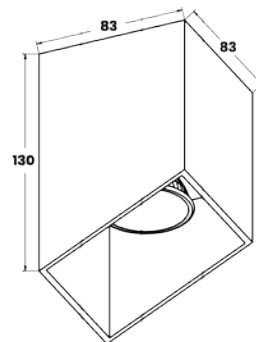

4. QUBY SL
Spot
ACGU10-130(white)
1xGU10 MAX 50W
white aluminium