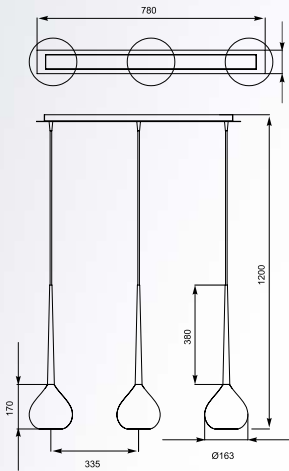

LIBRA
Pendant lamp
MD2128-1W
1xE14 MAX 40W
metal chrome canopy,
black metal body,
white glass shiny shade