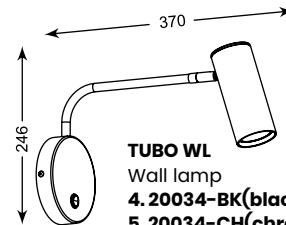

- **TUBO WL**
  Wall lamp
  4. 20034-BK(black)
  5. 20034-CH(chrome)
  1xGU10 MAX 50W
  aluminium
  black or chrome