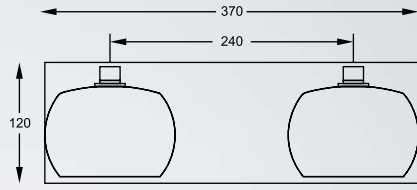

CRYSTAL

Wall lamp

1. W0076-02A-B5FZ

2xG9 MAX 42W

glass plating,

crystal drops,

smoky chrome glass shade

1.