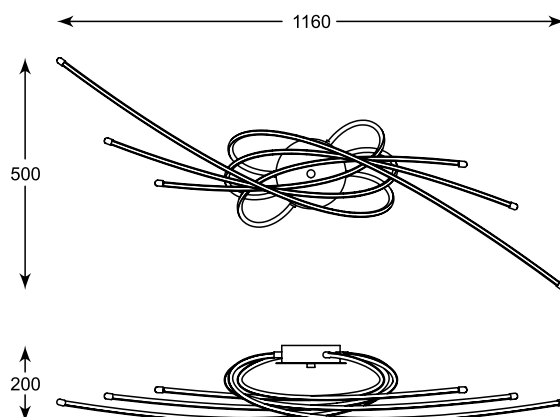

LED

MERLO

LAMPA SUFITOWA

Ceiling lamp, PL170826-6, 1xLED 68W 2998LM 3000K
metal chrome canopy, chrome aluminium body, acrylic shade

ZUMALINE