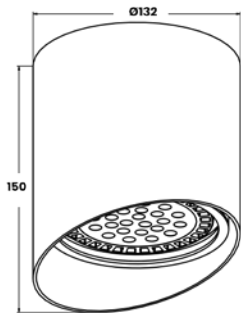

2. PARC SL
Spot
ACGU10-129(black)
1xGU10-AR111 MAX 15W
black aluminium