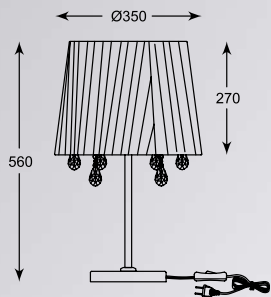

CESARE
Table lamp
RLT94350-3A
3xE14 MAX 40W
white stripes textil shade
with crystals inside
metal chrome body