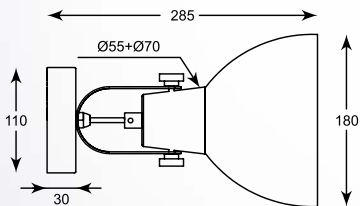

CANDE
Wall lamp
TS-140605W-BK
1xE27 MAX 60W
black metal shade, white inside