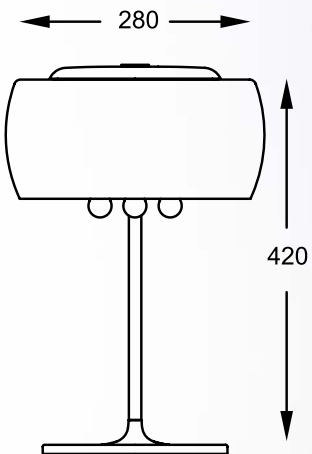

CRYSTAL
Table lamp
T0076-03E-F4FZ
3xG9 MAX 42W
smoky chrome glass shade
clear crystal drops inside