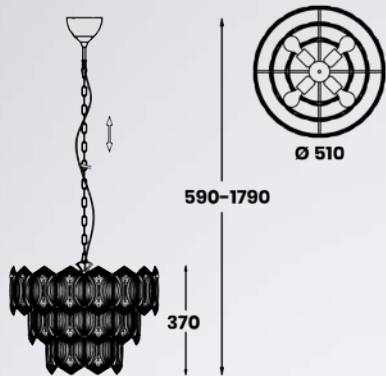

CORATO
Pendant lamp
P0475-06A-F4AC
6xE27 MAX 40W
metal chrome
body
glass plates