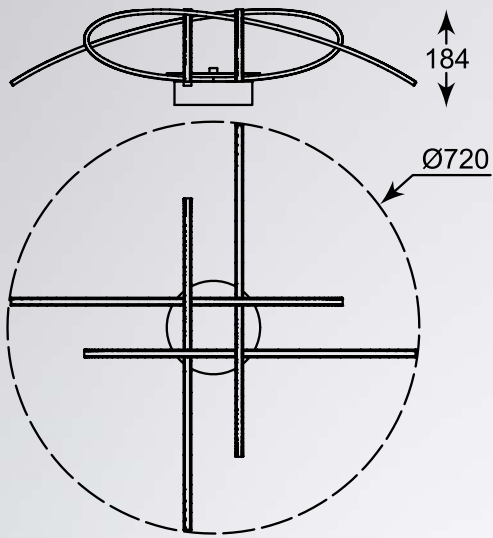

PONTA
Ceiling lamp
PL170855-4
1xLED MAX 42W 1680LM 3000K
metal chrome canopy,
chrome aluminium body,
acrylic shade