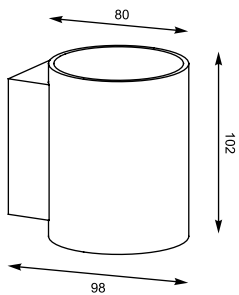

SOLA WL ROUND
Wall lamp
1. 91060 (white)
1xG9 MAX 40W
aluminium full white

2. 91061 (black)
1xG9 MAX 40W
aluminium black
outside+gold inside