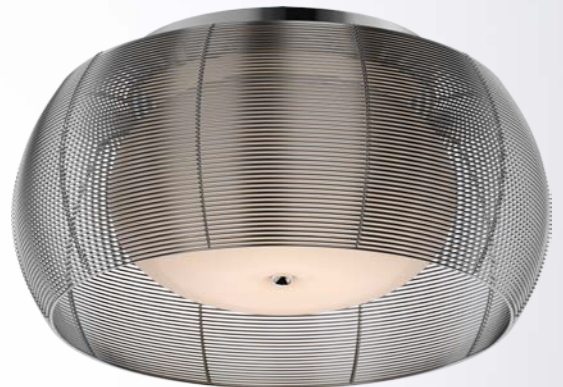

TANGO
Ceiling lamp
MX1104-2 (silver)
2xE27 MAX 60W
silver aluminium wire shade,
opal glass inside