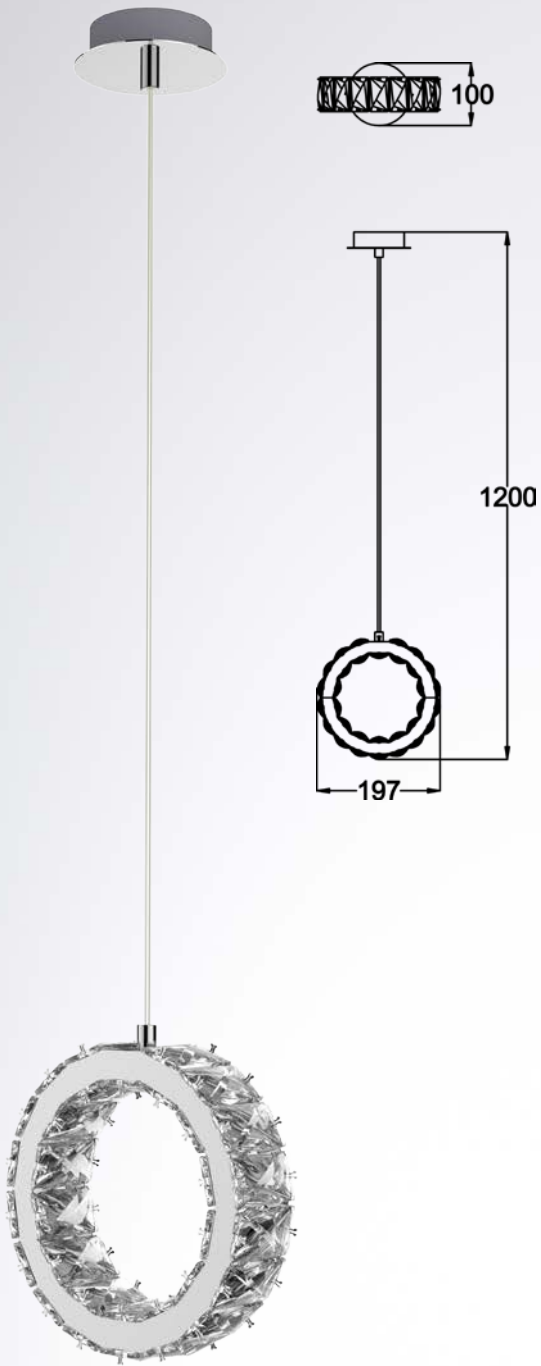

PLATT
Pendant lamp
PL180407-1
1xLED MAX 10W 520LM 3000K
metal chrome body, clear crystal glass