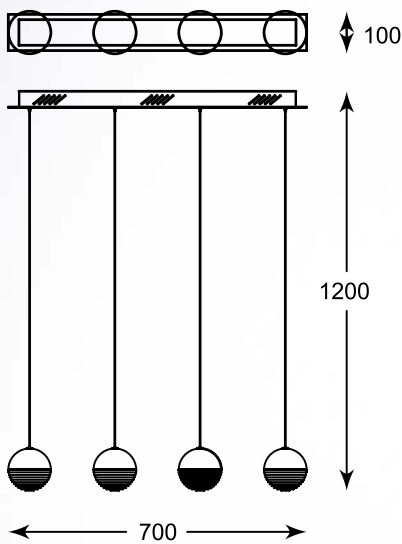

DORIS
Pendant lamp
MD1703-4A
4xLED MAX 5W 1880LM 3000K
metal chrome canopy
and shade, shade PC