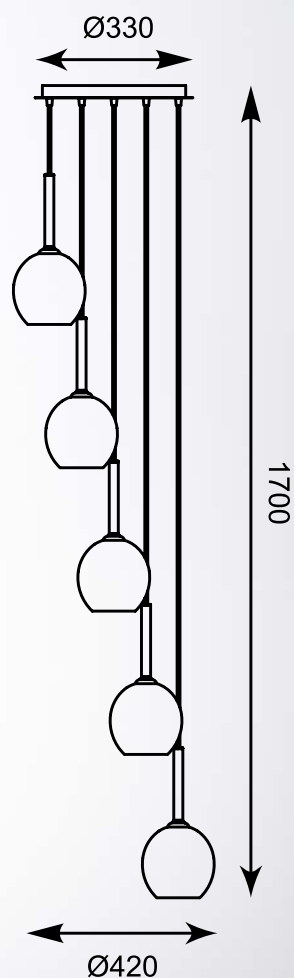

MONIC
Pendant lamp
MD1629-5B Copper
5xE14 MAX 40W
copper glass with
chrome canopy