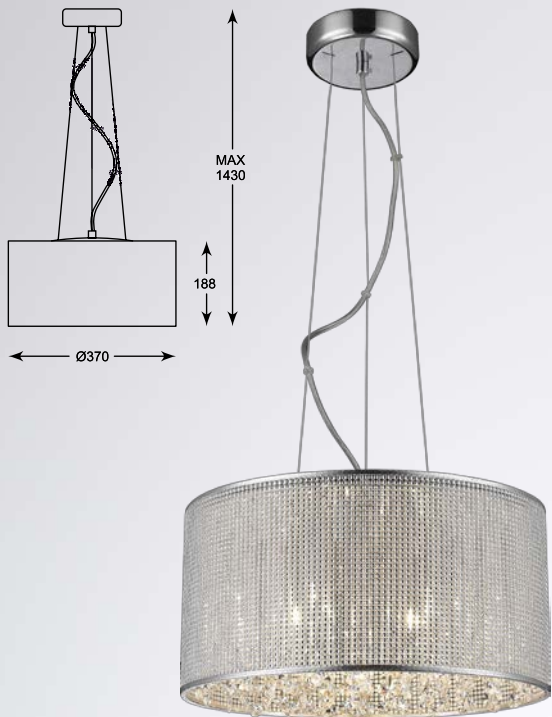

BLINK
Pendant lamp
P0173-05W-F4B3
5xG9 MAX 42W
silver shade,
aluminium rods with small crystals,
metal chrome canopy