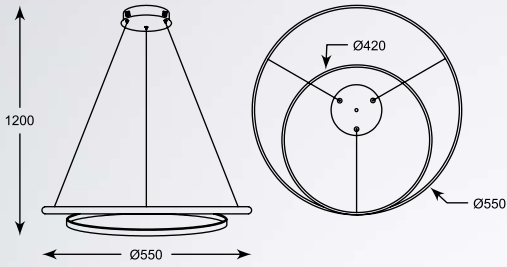

## PERIA

---

Technologia LED w finezyjnej formie rozświetli eleganckie a zarazem nowoczesne wnętrza.

LED technology in a sophisticated form will illuminate elegant yet modern interiors.

**PERIA**  
Pendant lamp  
**MP57054-A**  
LED 40W 2000LM 3000K  
metal chrome canopy,  
chrome aluminium body,  
acrylic shade