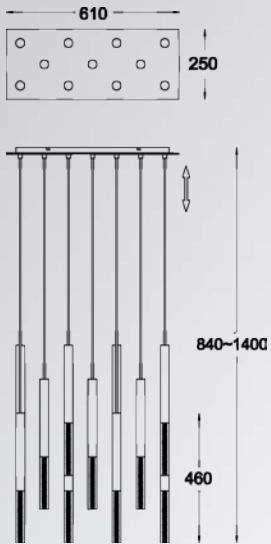

ONE
Pendant lamp
P0461-11L-B5F7
11xLED MAX 55W 4950LM 3000K
metal french gold body, acrylic bar
with bubbles inside