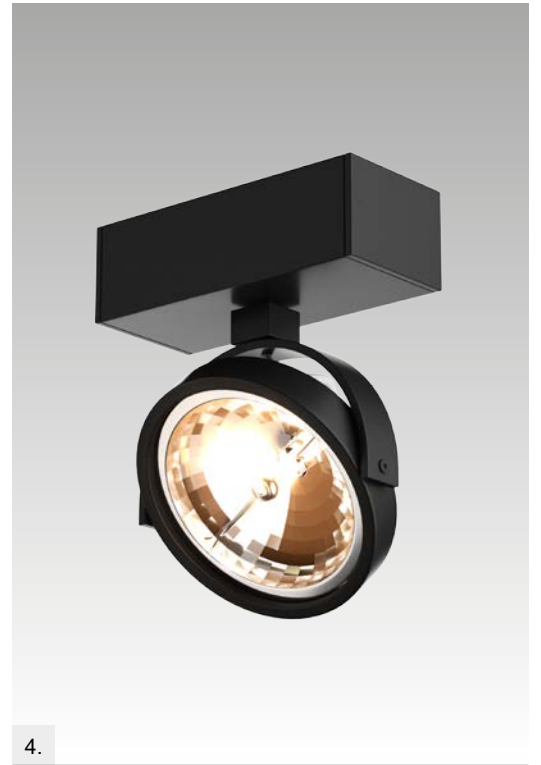

1.

3.

2.

4.

GO SL 2
Spot
1. 89964 (white)
2. 50485 (black)
2xG9 MAX 42W
aluminium
white or black

GO SL 1
Spot
3. 89962 (white)
4. 50484 (black)
1xG9 MAX 42W
aluminium
white or black