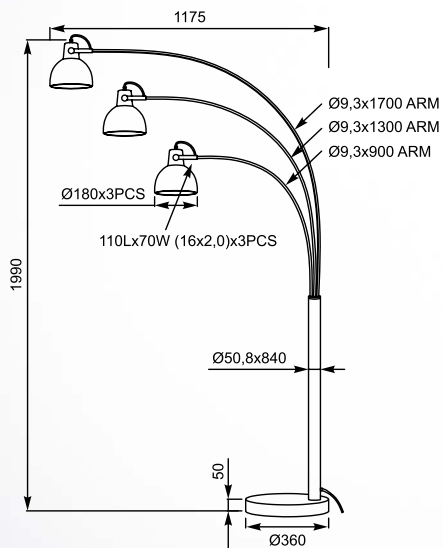

ANTENNE
Floor lamp
TS-140123F-BKGO
3xE27 MAX 40W
black metal body and base,
black shade with gold inside