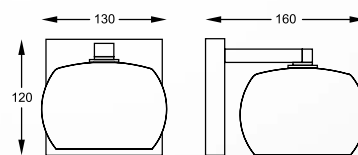

RAIN
Wall lamp
W0076-01A-B5L9
1xG9 MAX 42W
metal chrome,
gold glass with crystal
drops inside