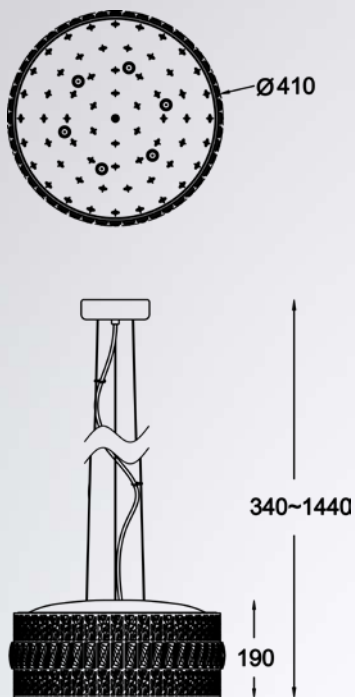

PECTRA
Pendant lamp
P0472-06A-F4AC
6xG9 MAX 42W
metal chrome body with
small crystals inside