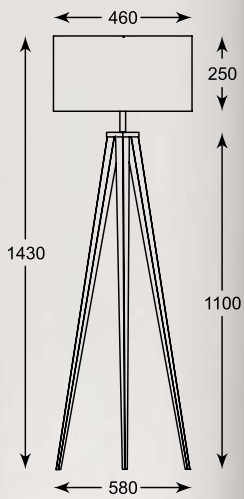

MARESCA

LAMPA PODŁOGOWA

Niebanalna trójnoga podstawa połączona z klasycznym kloszem.

Floor lamp. Original tripod base combined with a classic shade.