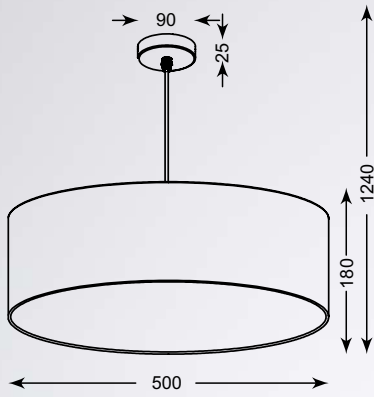

ANDREA
Pendant lamp
HP1392-500-BL+PB
1xE27 MAX 40W
satin steel metal canopy
fabric shade black outside and gold inside