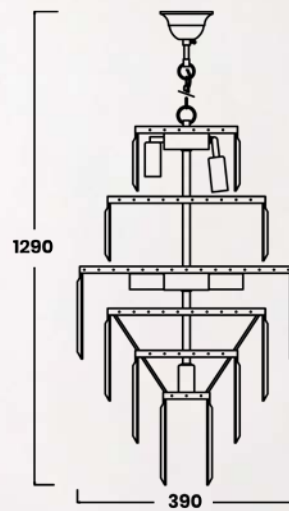

AMEDEO
Wall lamp
17106/2W-GLD
2xE14 MAX 40W
clear crystal glass
gold body

CORNELIO

Pendant lamp
17106/4+4+1-GLD
9xE14 MAX 40W
clear crystal glass
gold body