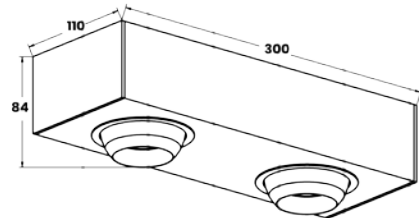

1.MAC SL

Spot

ACGU10-141

1xGU10 MAX 50W

black body silver reflector
aluminium and metal

2.MAC SL

Spot

ACGU10-140

1xGU10 MAX 50W

white body silver reflector
aluminium and metal

3.MAC SL

Spot

ACGU10-142

2xGU10 MAX 50W

white body silver reflector
aluminium and metal

4.MAC SL

Spot

ACGU10-143

2xGU10 MAX 50W

black body silver reflector
aluminium and metal