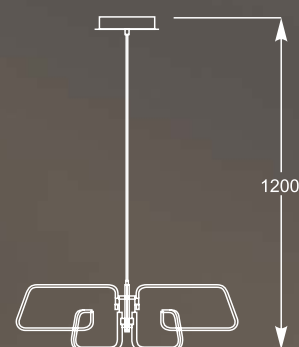

ASCONA

Pendant lamp
L180301-8C
LED MAX 65W 3750LM 3000K
metal chrome canopy
chrome aluminium body
acrylic shade