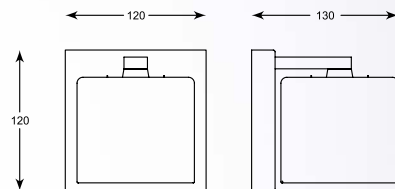

PIOLI
Wall lamp
W0369-01A-B5GR
1xG9 MAX 42W
silver glass shade with dots,
metal chrome canopy