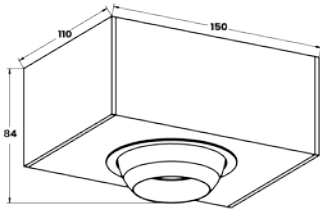

1.MAC SL

Spot

ACGU10-141

1xGU10 MAX 50W

black body silver reflector
aluminium and metal

2.MAC SL

Spot

ACGU10-140

1xGU10 MAX 50W

white body silver reflector
aluminium and metal

3.MAC SL

Spot

ACGU10-142

2xGU10 MAX 50W

white body silver reflector
aluminium and metal

4.MAC SL

Spot

ACGU10-143

2xGU10 MAX 50W

black body silver reflector
aluminium and metal