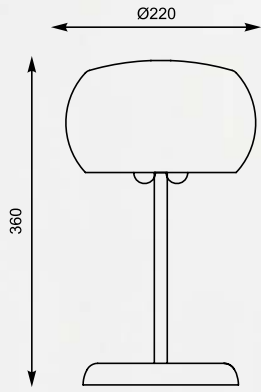

RAIN
Pendant lamp
P0076-01D-F4K9
1xG9 MAX 42W
metal chrome
smoky glass with
crystal drops inside