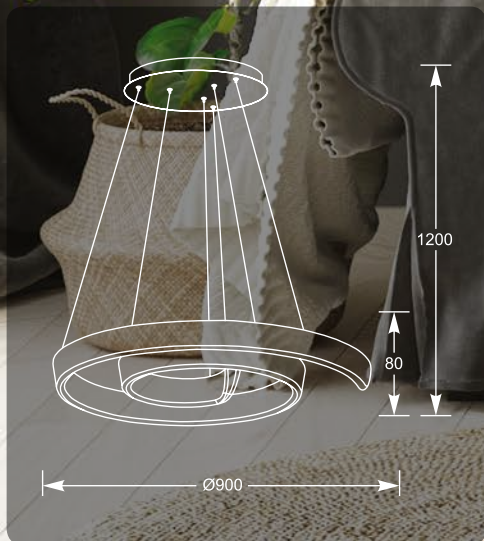

LED

FALCON

Pendant lamp
15200002

1xLED MAX 60W 3000LM 4000K
metal canopy rotational moulding polietylen shade