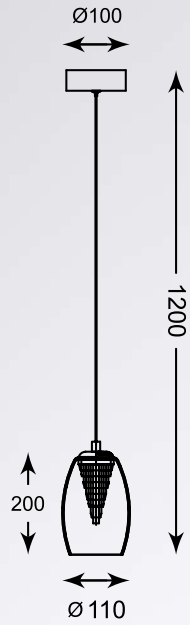

ENZO
Pendant lamp
MD1622-1
1xLED MAX 5W, 470 LM 3000 K
chrome canopy,
transparent glass shade