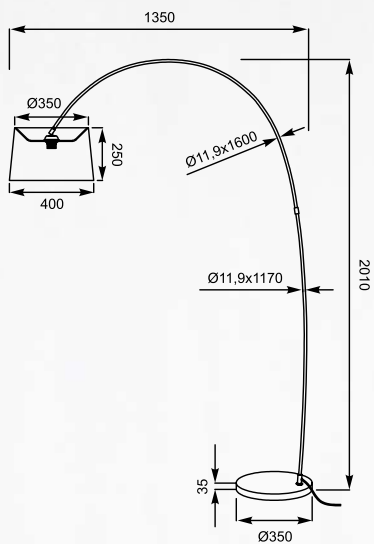

### **COSTANZA**

Floor lamp

**TS-070720F-WH**

1xE27 MAX 60W

white metal body and base,  
white fabric shade

**COSTANZA**  
 Floor lamp  
**TS-070720F-BK**  
 1xE27 MAX 60W  
 black metal body and base,  
 black fabric shade