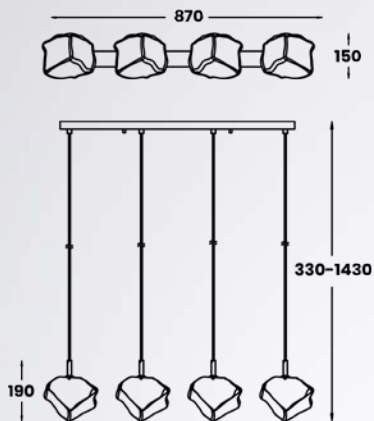

ROCK
Pendant lamp
P0488-01B-U8AC
1xE27 MAX 40W
gold metal body,
crushed glass shade

ROCK
Pendant lamp
P0488-04F-B5AC
4xG9 MAX 28W
metal chrome body,
crushed glass shade