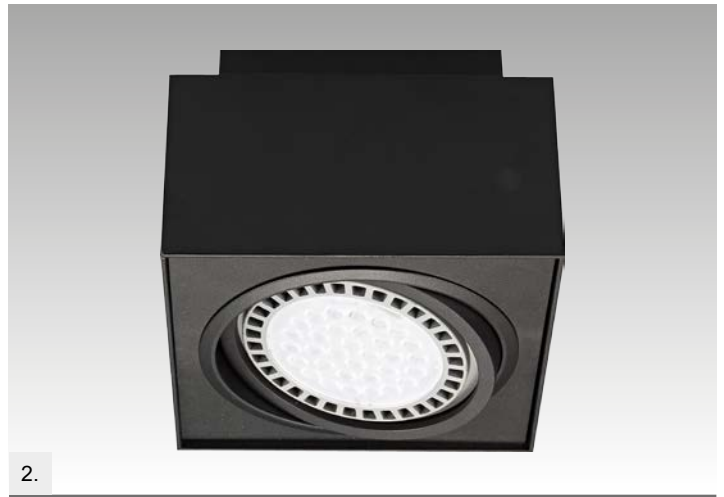

1.

2.

3.

4.

5.

6.

BOXY CL 1

Spot
1. 20074-WH (white)
2. 20074-BK (black)
1xGU10 AR 111 MAX 15W
aluminium full white or black

BOXY CL 2

Spot
3. 20075-BK (black)
4. 20075-WH (white)
2xGU10 AR 111 MAX 15W
aluminium full white or black

BOXY CL 4

Spot
5. 20076-WH (white)
6. 20076-BK (black)
4xGU10 AR 111 MAX 15W
aluminium full white or black