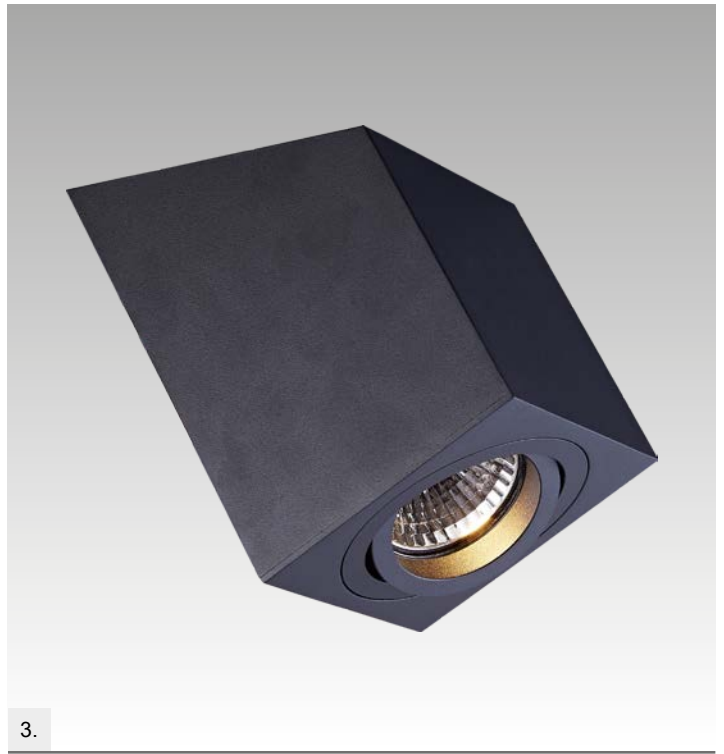

1. RONBOX SL
Spot
ACGU10-064(white)
2xGU10 MAX 50W
white aluminium

2. RONBOX SL
Spot
ACGU10-065(black)
2xGU10 MAX 50W
black aluminium