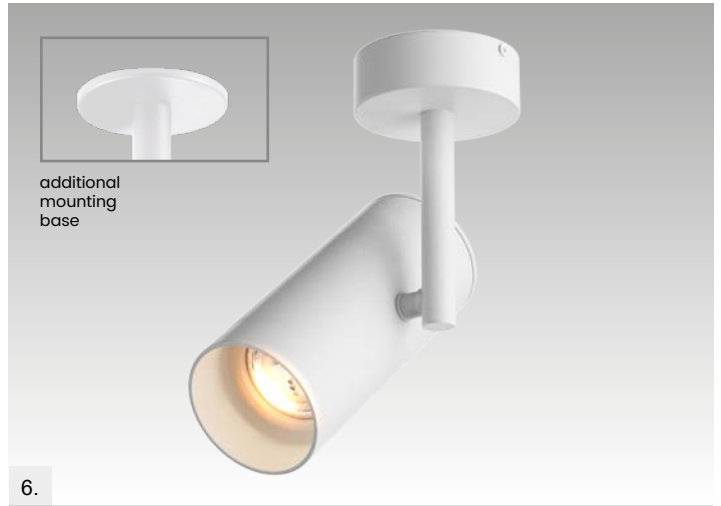

additional
mounting
base

6.