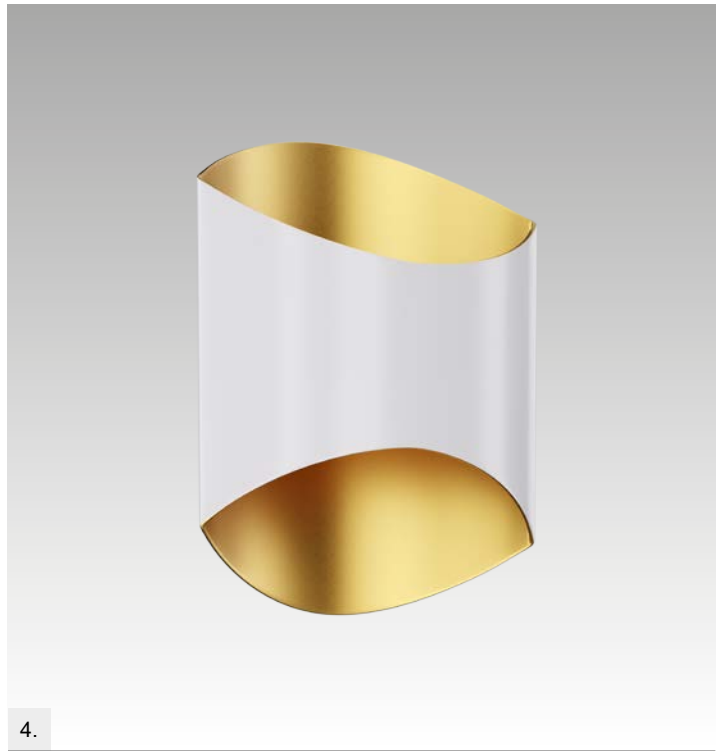

SLICE WL
Wall lamp
1. 50603-WH(white)
2. 50603-BK/GD(black-gold)
1xG9 MAX 40W
white or black
gold aluminium