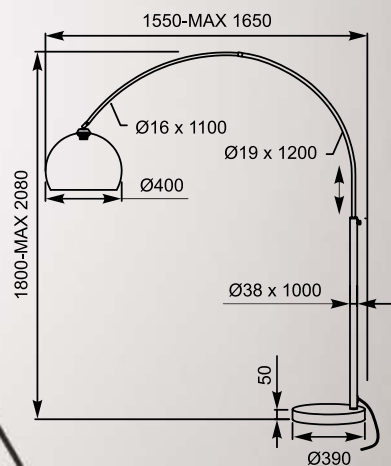

GLAM

LAMPA PODŁOGOWA

Floor lamp, TS-010121WC, 1xE27 MAX 60W
metal chrome with acrylic shade,
stone base with chrome cover