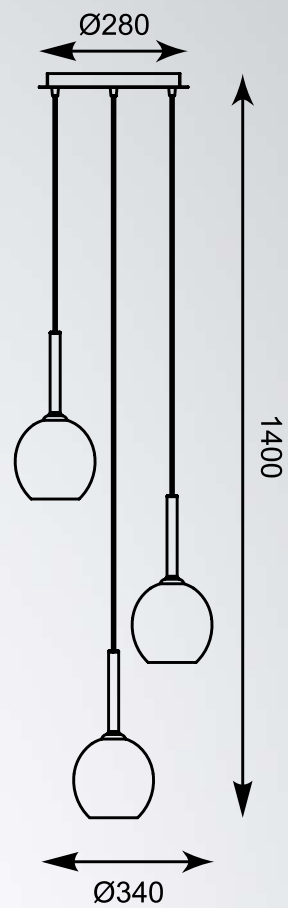

MONIC
Pendant lamp
MD1629-5B Chrome
5xE14 MAX 40W
smoky chrome glass
with chrome canopy