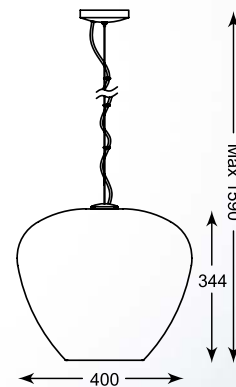

VISTA
Wall lamp
W0076-01E-F4GR
1xG9 MAX 42W
silver glass shade with dots,
crystal drops inside,
metal chrome