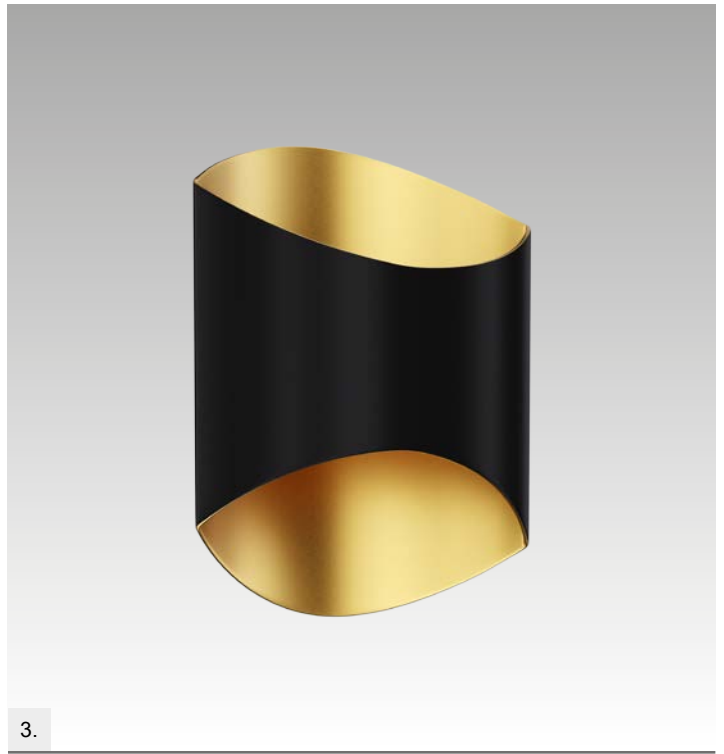

SLICE WL
Wall lamp
1. 50603-WH(white)
2. 50603-BK/GD(black-gold)
1xG9 MAX 40W
white or black
gold aluminium