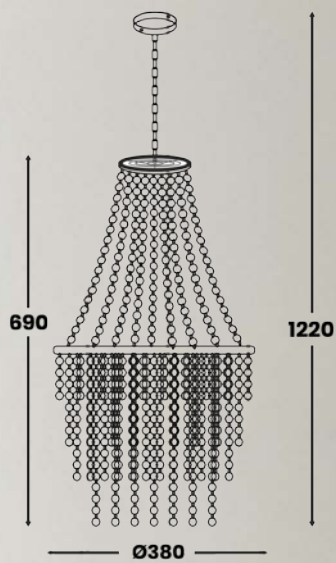

ALMERIA

Pendant lamp
YSC01
3xE27 MAX 60W
clear crystal glass
chrome body