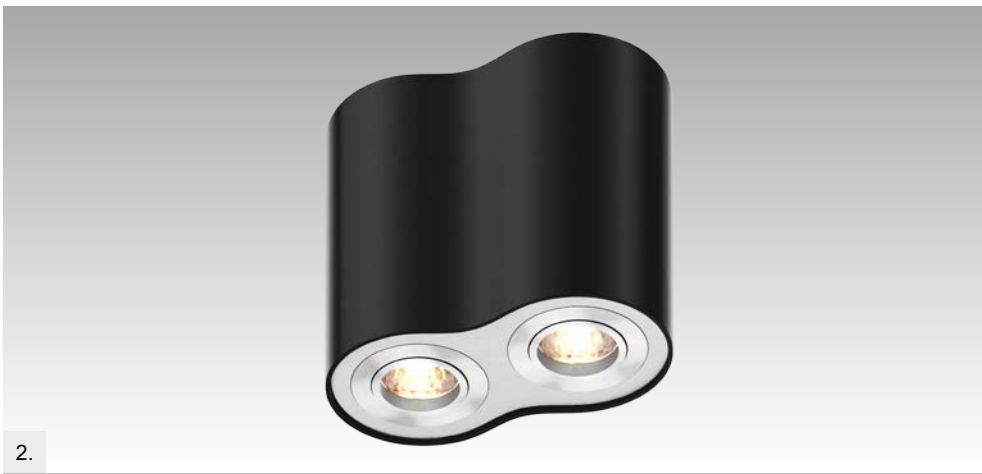

1.

4.

2.

5.

3.

6.

RONDOO SL2
Spot
1. 50407-WH (white)
2. 50407-BK (black)
3. 50407-GD (brushed gold)
2xGU10 50W
white or black or gold
aluminium
IP 24

RONDOO SL1
Spot
4. 94354 (brushed gold)
5. 44805 (brushed silver)
6. 45519 (white)
7. 89201 (black)
1xGU10 MAX 50W
gold or black or white or silver
aluminium
IP 24

7.