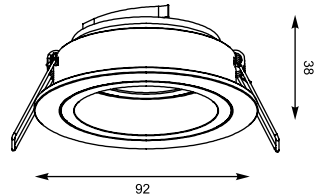

CHUCK DL SQUARE

Spot
1. 92703-GD (brushed gold)
1xGU10 MAX 50W
gold
aluminium

CHUCK DL ROUND

Spot
2. 92699-GD (brushed gold)
1xGU10 MAX 50W
gold
aluminium

CHUCK DL2 SQUARE

Spot
3. 20068-BK (black)
4. 20068-WH (white)
2xGU10 MAX 50W
aluminium white or black

CHUCK DL4 SQUARE

Spot
5. 20069-WH (white)
6. 20069-BK (black)
4xGU10 MAX 50W
aluminium white or black