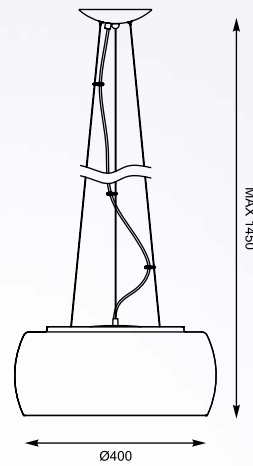

RAIN

GOLD

RAIN
Pendant lamp
P0076-05L-F7L9
5xG9 MAX 42W
metal chrome,
gold glass with crystal
drops inside