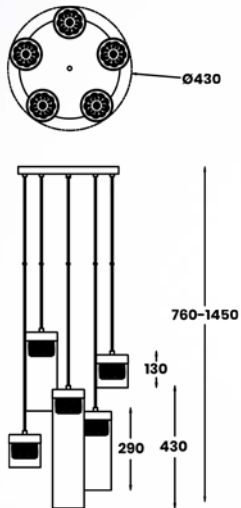

GEM
Pendant lamp
P0389-03D-0FD2
3xG9 MAX 28W
antique bronze metal body,
cognac crystals, transparent
glass shade

GEM
Pendant lamp
P0389-03D-F4AC
3xG9 MAX 28W
metal chrome body, transparent
crystals, transparent glass shade

GEM
Pendant lamp
P0389-03D-F7AC
3xG9 MAX 28W
french gold metal body,
transparent crystals, transparent
glass shade