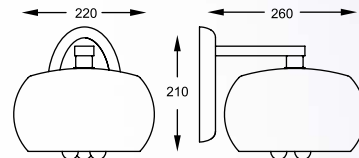

**CRYSTAL**

Wall lamp

**2. W0076-01A-B5FZ**

1xG9 MAX 42W

glass plating,

crystal drops,

smoky chrome glass shade

2.