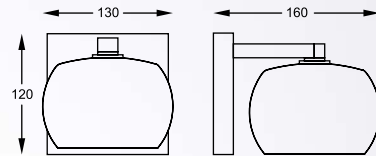

**CRYSTAL**

Wall lamp

**1. W0076-02A-B5FZ**

2xG9 MAX 42W

glass plating,

crystal drops,

smoky chrome glass shade

1.