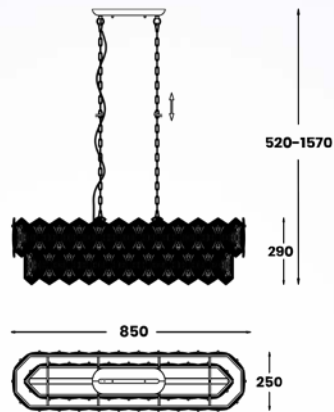

**CORATO**  
Wall lamp  
**W0475-02A-F4AC**  
2xG9 MAX 42W  
metal chrome body  
glass plates

**CORATO**  
Wall lamp  
**W0475-02A-F7AC**  
2xG9 MAX 42W  
metal gold body  
glass plates

**CORATO**  
Pendant lamp  
**P0475-15C-F4AC**  
15xG9 MAX 8W  
metal chrome body  
glass plates