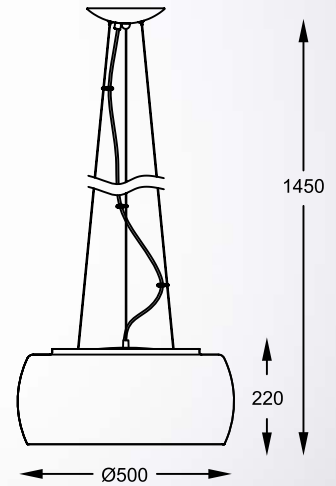

CRYSTAL
Pendant lamp
P0076-03E-F4FZ
3xG9 MAX 42W
smoky chrome glass shade
clear crystal drops inside

CRYSTAL
Pendant lamp
P0076-05L-F4FZ
5xG9 MAX 42W
smoky chrome glass shade
clear crystal drops inside

CRYSTAL
Pendant lamp
P0076-06X-F4FZ
6xG9 MAX 42W
smoky chrome glass shade
clear crystal drops inside