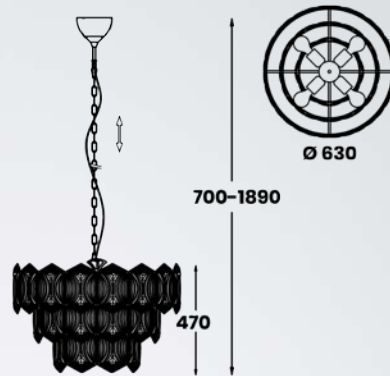

CORATO
Pendant lamp
P0475-06A-F4AC
6xE27 MAX 40W
metal chrome
body
glass plates