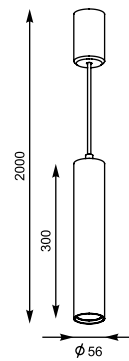

**TUBA SL 1**

Spot

**1. 92679 (white)**

1xGU10 MAX 50W  
aluminium full white

**2. 92680 (black)**

1xGU10 MAX 50W  
aluminium full black

**TUBA HL 1**

Spot