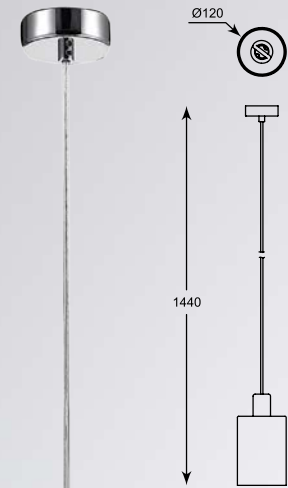

PIOLI
Pendant lamp
P0369-01D-F4GW
1xE27 MAX 26W
(energy saving bulb only)
silver glass with stripes,
metal chrome canopy