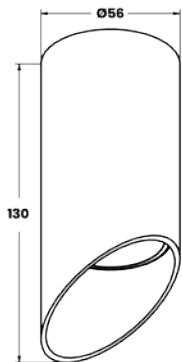

**BOX**  
Spot  
**5. 50631 (white)**  
**6. 50630 (black)**  
1xG9 MAX 42W  
aluminium  
white or black

1.

3.

2.

4.

**1. TUBIA SL**  
Spot  
**ACGU10-139 (black)**  
1xGU10 MAX 50W

**2. TUBIA SL**  
Spot  
**ACGU10-138 (white)**  
1xGU10 MAX 50W