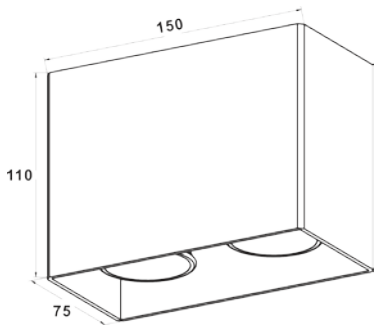

2. RONBOX SL
Spot
ACGU10-065(black)
2xGU10 MAX 50W
black aluminium