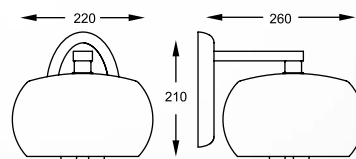

RAIN
Wall lamp
W0076-01D-F4K9
1xG9 MAX 42W
metal chrome,
smoky glass with crystal
drops inside