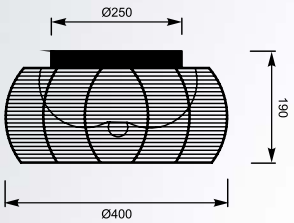

TANGO
Ceiling lamp
MX1104-2 (black)
2xE27 MAX 60W
black aluminium wire shade,
opal glass inside