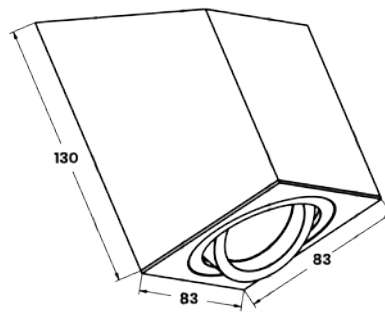

4. RONCUB SL
Spot
ACGU10-136(white)
1xGU10 MAX 50W
white aluminium