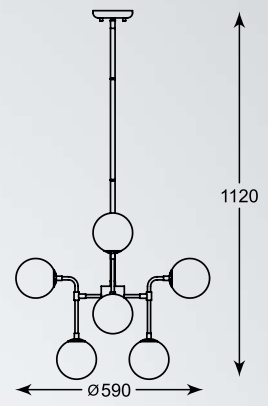

RIANO
Pendant lamp
P0454-08C-SDGF
8xG9 MAX 42W
gold and black metal,
opal and clear glass