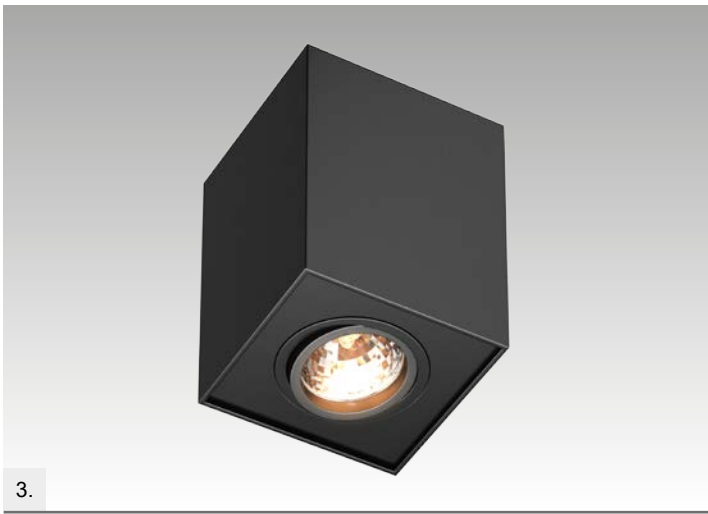

1.

2.

3.

4.

5.

QUADRO
Spot
1. 89200-WH (white)
2. 89200-GD (brushed gold)
3. 89200-BK (black)
1xGU10 MAX 50W
aluminium
white or gold or black

QUADRY SL I
Spot
4. 20039-BK (black)
5. 20039-WH (white)
1xGU10 MAX 50W
aluminium
black or white