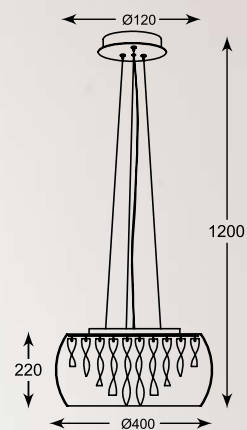

**CRYSTAL**

Wall lamp

**3. W0076-01D-F4FZ**

1xG9 MAX 42W

clear glass plating,

clear crystal drops,

smoky chrome glass shade

3.