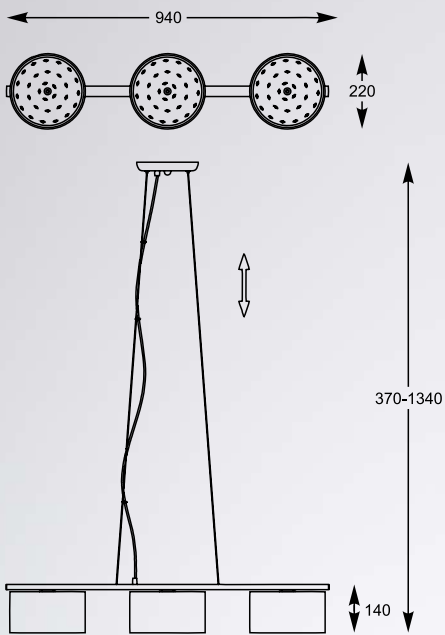

BLINK
Pendant lamp
P0173-03Y-F4B3
3xG9 MAX 42W
silver shade,
aluminium rods with small crystals,
metal chrome body