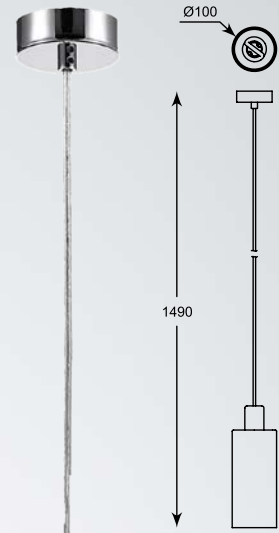

**PIOLI**  
Pendant lamp  
**P0369-01A-F4GQ**  
1xE27 MAX 26W  
(energy saving bulb only)  
gold glass shade with dots,  
metal chrome canopy

**PIOLI**  
Pendant lamp  
**P0369-01A-F4GR**  
1xE27 MAX 26W  
(energy saving bulb only)  
silver glass shade with dots,  
metal chrome canopy