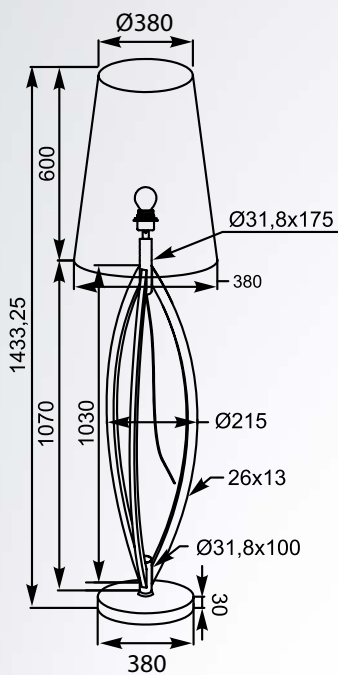

LORITA
Floor lamp
TS-110314F-WH
1xE27 MAX 60W
white metal body and base,
white fabric shade