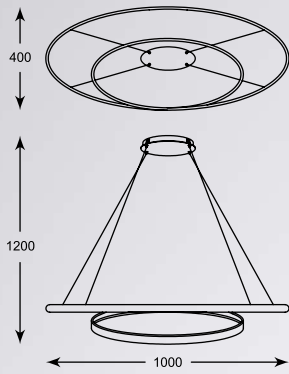

## PERIA

---

Technologia LED w finezyjnej formie rozświetli eleganckie a zarazem nowoczesne wnętrza.

LED technology in a sophisticated form will illuminate elegant yet modern interiors.

**PERIA**  
Pendant lamp  
**MP57054-A**  
LED 40W 2000LM 3000K  
metal chrome canopy,  
chrome aluminium body,  
acrylic shade