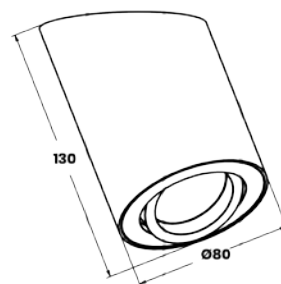

3. RONTUB SL
Spot
ACGU10-135(black)
1xGU10 MAX 50W
black aluminium

4. RONTUB SL
Spot
ACGU10-134(white)
1xGU10 MAX 50W
white aluminium