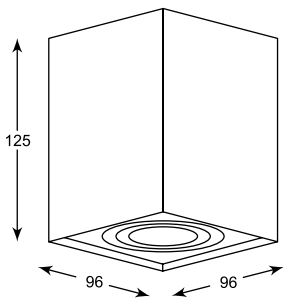

5.

**QUADRO**  
Spot  
1. 89200-WH (white)  
2. 89200-GD (brushed gold)  
3. 89200-BK (black)  
1xGU10 MAX 50W  
aluminium  
white or gold or black

**QUADRY SL I**  
Spot  
4. 20039-BK (black)  
5. 20039-WH (white)  
1xGU10 MAX 50W  
aluminium  
black or white