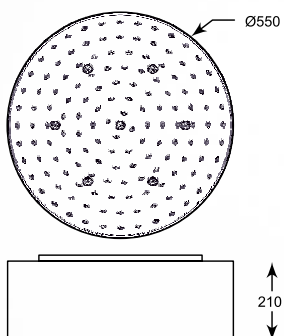

BLINK
Pendant lamp
P0173-05W-F4B3
5xG9 MAX 42W
silver shade,
aluminium rods with small crystals,
metal chrome canopy