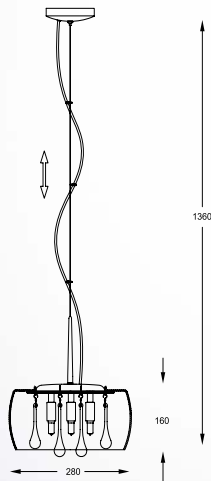

CRYSTAL
Pendant lamp
P0076-05L-F4FZ
5xG9 MAX 42W
smoky chrome glass shade
clear crystal drops inside