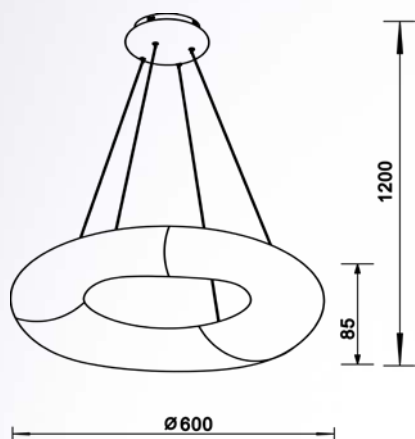

**LIMA**  
Pendant lamp  
**15010002**  
LED MAX 23W 1900LM 3000K  
metal canopy rotational moulding  
polietylen shade

**LIMA**  
Pendant lamp  
**15010003**  
LED MAX 40W 3400LM 3000K  
metal canopy rotational moulding  
polietylen shade