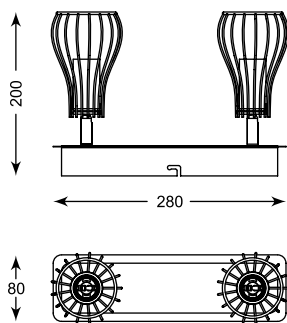

OSCAR
Spot
CK170519-2
2xE14 MAX 40W
white metal,
chrome metal