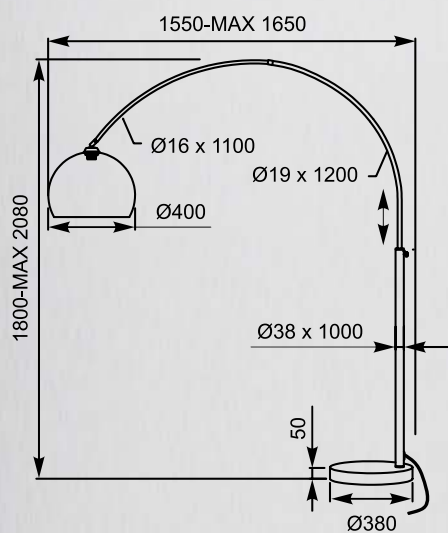

VISION

LAMPA PODŁOGOWA

Floor lamp, TS-010121W, 1xE27 MAX 60W
metal chrome with acrylic shade, white marble base