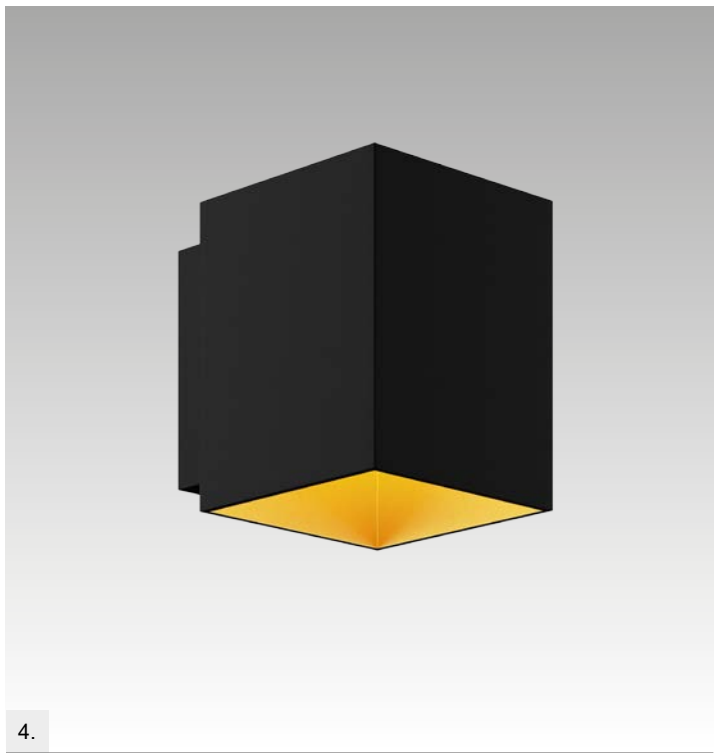

SOLA WL ROUND
Wall lamp
1. 91060 (white)
1xG9 MAX 40W
aluminium full white

2. 91061 (black)
1xG9 MAX 40W
aluminium black
outside+gold inside