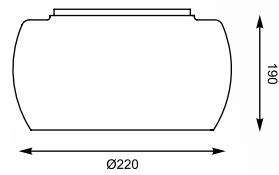

RAIN
Ceiling lamp
C0076-01D-F4K9
1xG9 MAX 42W
metal chrome,
smoky glass with
crystal drops inside