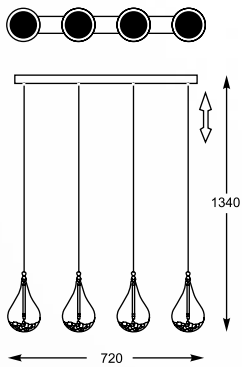

PERLE
Pendant lamp
P0226-04H-B5RK
4xG4 MAX 35W
metal chrome,
clear borosilicate glass with K9 crystal

PERLE
Pendant lamp
P0226-05B-F4RK
5xG4 MAX 35W
metal chrome,
clear borosilicate glass with K9 crystal