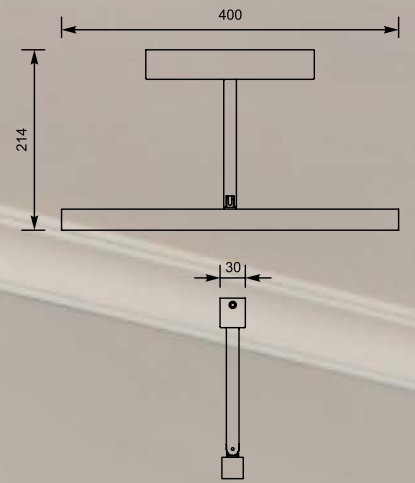

LED

IMPRESS

Wall lamp
1444
1xLED 4.8W 600LM, 3000K
metal chrome