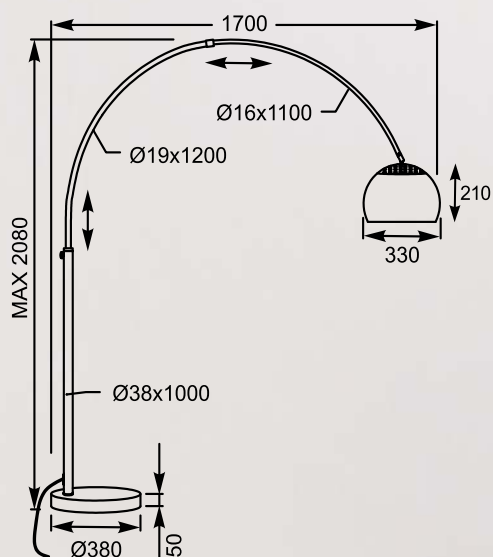

SOHO

LAMPA PODŁOGOWA

Floor lamp, TS-010121MM, 1xE27 MAX 60W
metal chrome with black marble base.