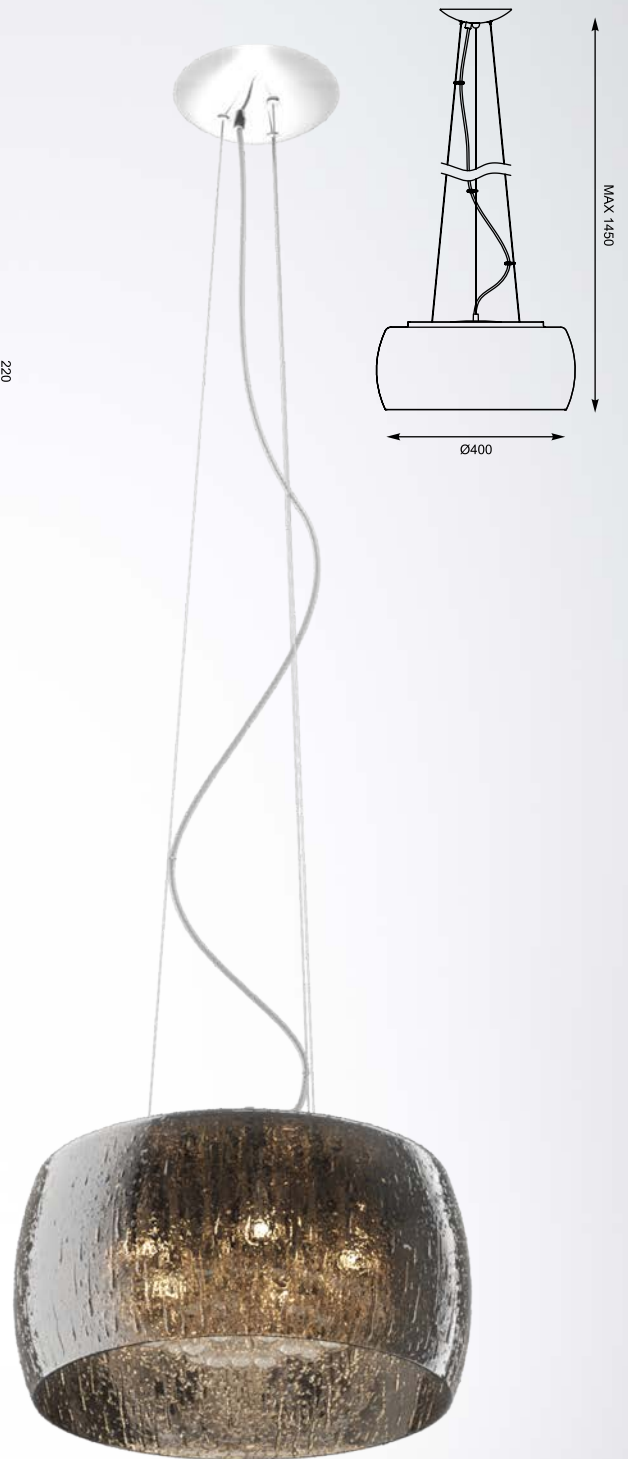

RAIN
Pendant lamp
P0076-05L-F4K9
5xG9 MAX 42W
metal chrome,
smoky glass with
crystal drops inside