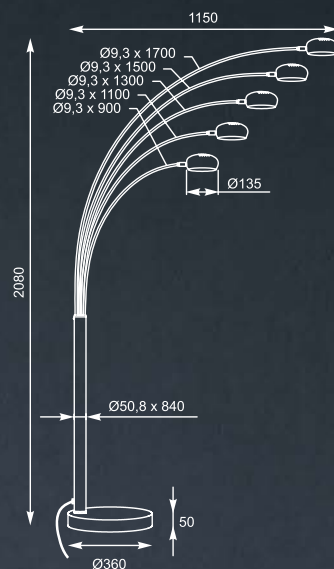

BRANCA

LAMPA PODŁOGOWA

Floor lamp, TS-5805-BKGO, 5xE14 MAX 40W
black metal body and base, black shade gold inside