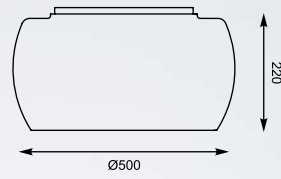

RAIN
Ceiling lamp
C0076-06X-F4K9
6xG9 MAX 42W
metal chrome,
smoky glass with crystal
drops inside