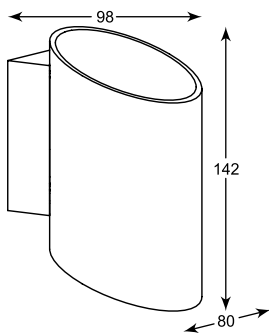

SLICE WL
Wall lamp
1. 50603-WH(white)
2. 50603-BK/GD(black-gold)
1xG9 MAX 40W
white or black
gold aluminium