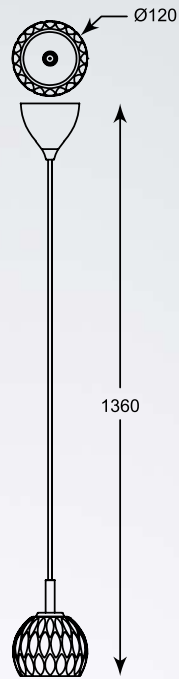

AURELIA
Pendant lamp
P0404-01A-F4AC
1xG9 MAX 42W
clear glass shade
metal chrome canopy