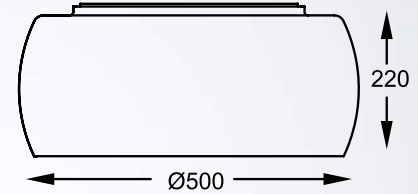

CRYSTAL
Ceiling lamp
C0076-06X-F4FZ
6xG9 MAX 42W
smoky chrome glass shade
clear crystal drops inside