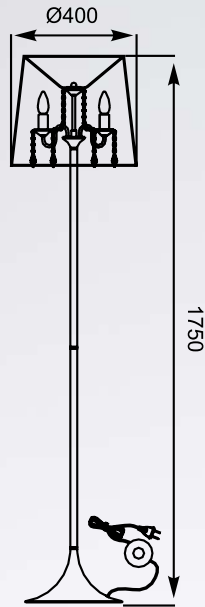

ARTEMIDA
Floor lamp
RL94123-4
4xE14 MAX 40W
silver metal body
white thread shade
with crystal drops inside