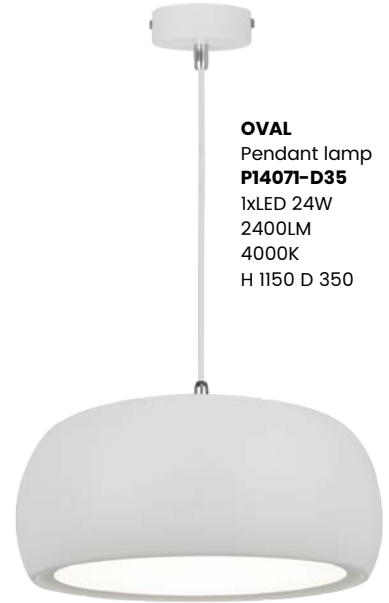

OVAL
Pendant lamp
P14071-D35
1xLED 24W
2400LM
4000K
H 1150 D 350