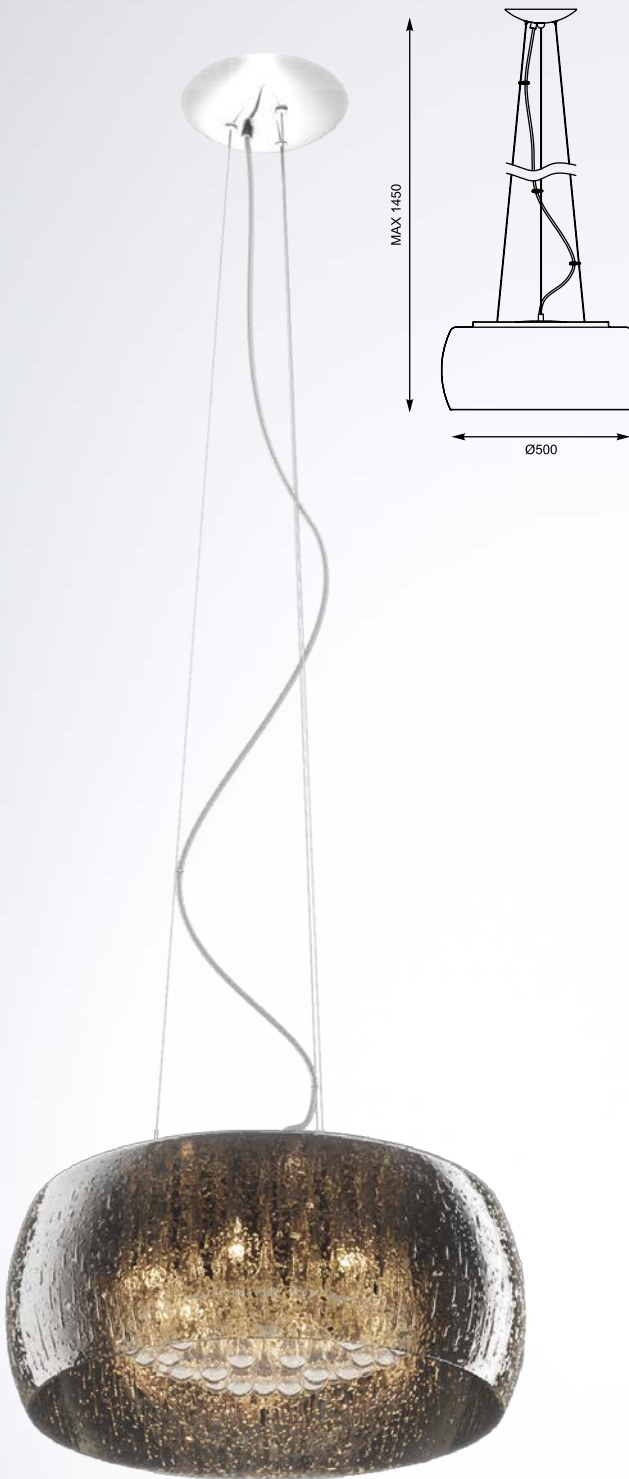

RAIN

SILVER

RAIN
Pendant lamp
P0076-06X-F4K9
6xG9 MAX 42W
metal chrome,
smoky glass with
crystal drops inside