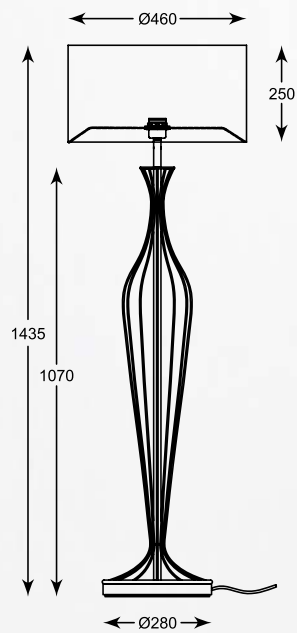

HUGO

LAMP A PODŁOGOWA

Floor lamp, TS-120630F-BK, 1xE27 MAX 60W
shiny black metal body, black fabric shade