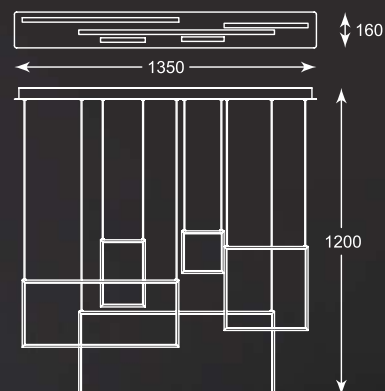

RECTAN

LAMPA WISZĄCA

Pendant lamp, L171209-5, LED 80W 3200LM 3000K
white metal canopy, white body, acrylic shade