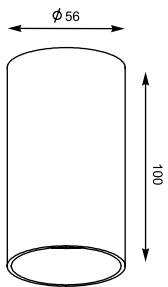

TUBA SL 1

Spot

1. 92679 (white)

1xGU10 MAX 50W
aluminium full white

2. 92680 (black)

1xGU10 MAX 50W
aluminium full black