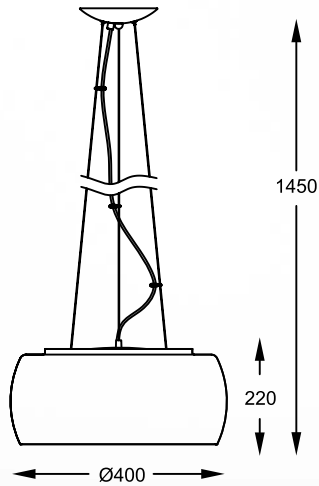

CRYSTAL
Pendant lamp
P0076-06X-F4FZ
6xG9 MAX 42W
smoky chrome glass shade
clear crystal drops inside