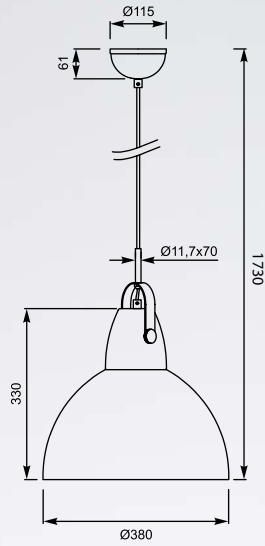

CANDE
Pendant lamp
TS-110611P-CH
1xE27 MAX 60W
chrome metal shade, white inside