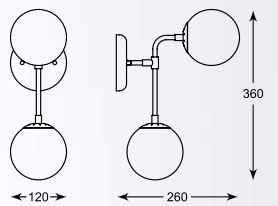

RIANO
Wall lamp
W0454-02A-SDAA
2xG9 MAX 42W
gold and black metal
opal glass