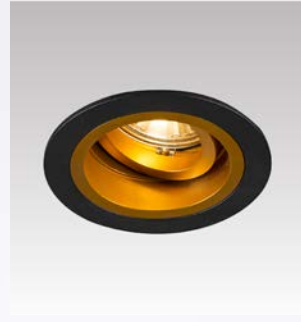

CHUCK DL 302