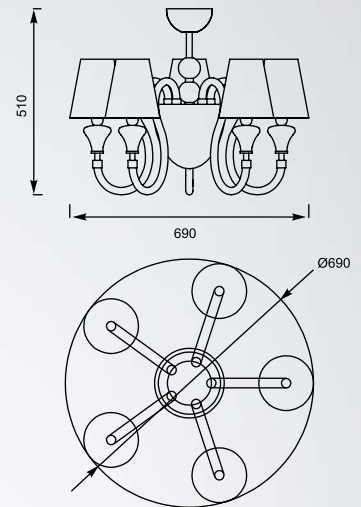

CHANDELIER

Ceiling lamp

MC2070-5BL

5xE14 MAX 25W/1xG9 MAX 40W
white glass on body and black glass arms,
black shade, metal chrome