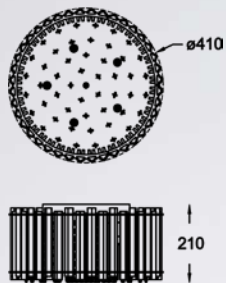

VENTUS
Ceiling lamp
C0465-05C-B5AC
5xG9 MAX 42W
clear crystal glass
chrome body