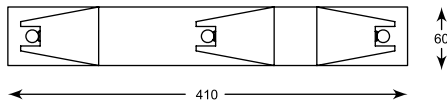

SPAZIO
Spot
CK99603A-3B
3xLED 5W 1200 LM 3000K
black metal