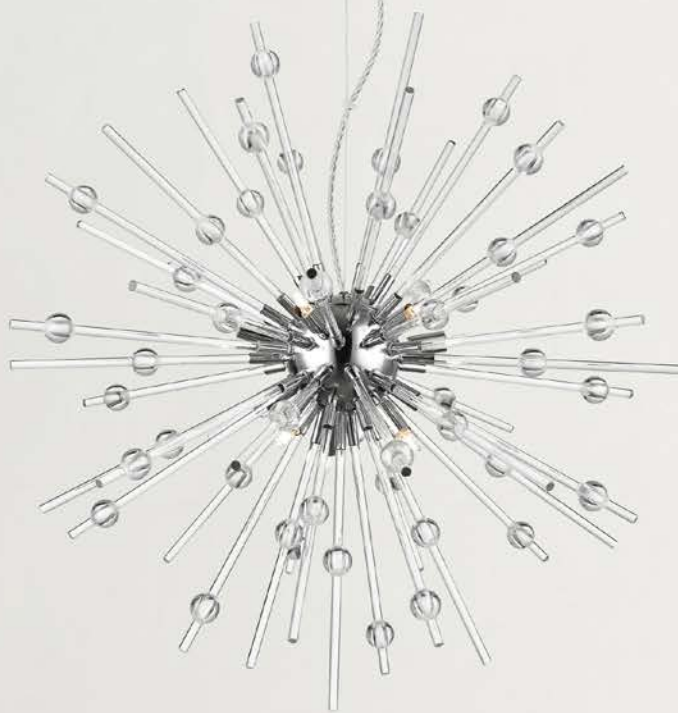

CENTAURUS

Rozłożyste konstrukcje w nowoczesnym stylu, które cechuje przede wszystkim bogata ilość zdobień i punktów świetlnych.

Elegant constructions in modern style, which is characterized by a rich decorations and light points.