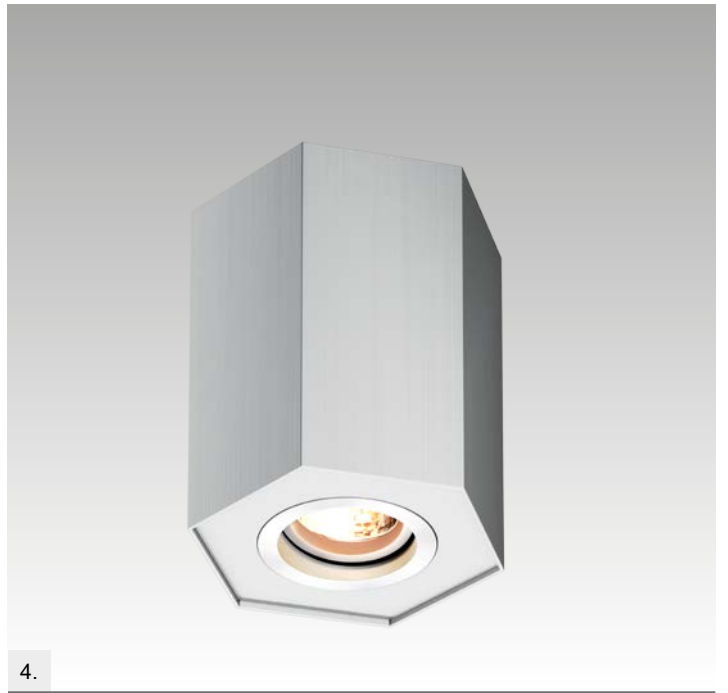

1.

3.

2.

4.

POLYGON CLR
Spot
1. 20077-WH (white)
2. 20077-GD (brushed gold)
3. 20077-BK (black)
4. 20077-AL (brushed silver)
1xGU10 MAX 50W
white or gold
or black or silver
aluminium