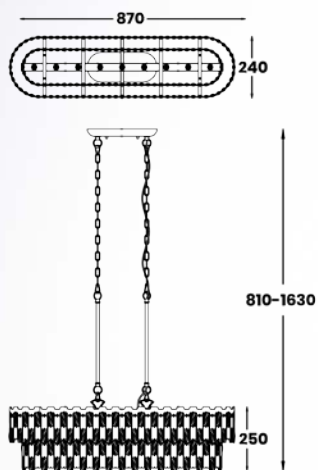

ANZIO
Pendant lamp
P0480-09C-F4AC
9xG9 MAX 8W
metal chrome body, chrome
metal plates, clear crystal glass