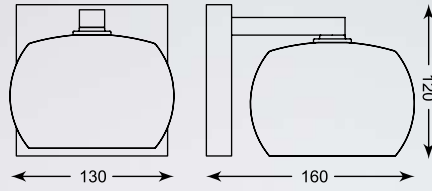

VISTA
Wall lamp
W0076-01B-B5GQ
1xG9 MAX 42W
gold glass shade with dots,
crystal drops inside,
metal chrome