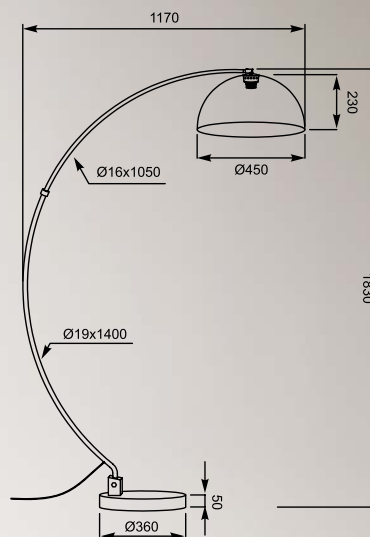

LUZIA

LAMPA PODŁOGOWA

Floor lamp, TS-050402F-BKGO, 1xE27 MAX 60W
black metal body and base,
black metal shade with gold inside