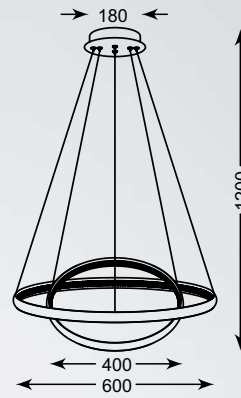

BALVI
Pendant lamp
MP57043-2
LED 30W 1800LM 3000K
metal chrome canopy,
chrome aluminium body
with crystal inside