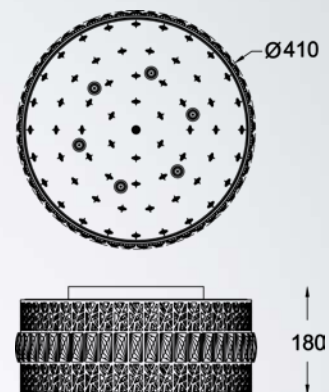

PECTRA
Pendant lamp
P0472-06A-F4AC
6xG9 MAX 42W
metal chrome body with
small crystals inside