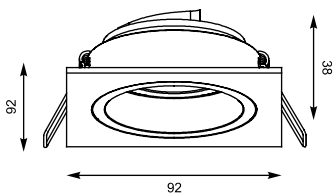

CHUCK DL SQUARE

Spot
1. 92703-GD (brushed gold)
1xGU10 MAX 50W
gold
aluminium

CHUCK DL ROUND

Spot
2. 92699-GD (brushed gold)
1xGU10 MAX 50W
gold
aluminium

CHUCK DL2 SQUARE

Spot
3. 20068-BK (black)
4. 20068-WH (white)
2xGU10 MAX 50W
aluminium white or black

CHUCK DL4 SQUARE

Spot
5. 20069-WH (white)
6. 20069-BK (black)
4xGU10 MAX 50W
aluminium white or black