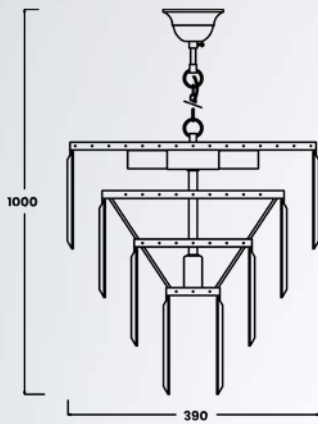

**AMEDEO**  
Ceiling lamp  
**FC17106/4+1-CHR**  
5xE14 MAX 40W  
clear crystal glass  
chrome body

**AMEDEO**  
Ceiling lamp  
**FC17106/4+1-GLD**  
5xE14 MAX 40W  
clear crystal glass  
gold body

**AMEDEO**  
Pendant lamp  
**17106/4+1-CHR**  
5xE14 MAX 40W  
clear crystal glass  
chrome body