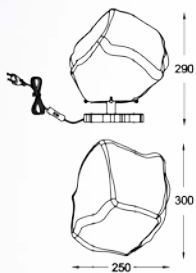

ROCK
Table lamp
T0488-01A-U8AC
1xE27 MAX 40W
gold metal body,
crushed glass shade