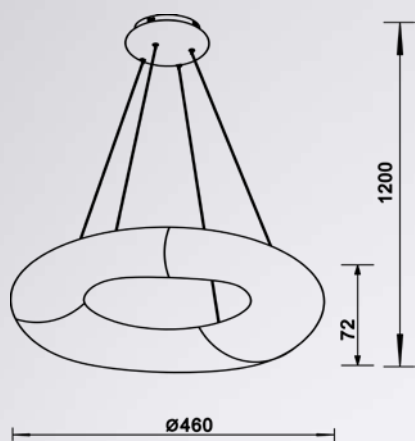

LIMA
Pendant lamp
15010002
LED MAX 23W 1900LM 3000K
metal canopy rotational moulding
polietylen shade