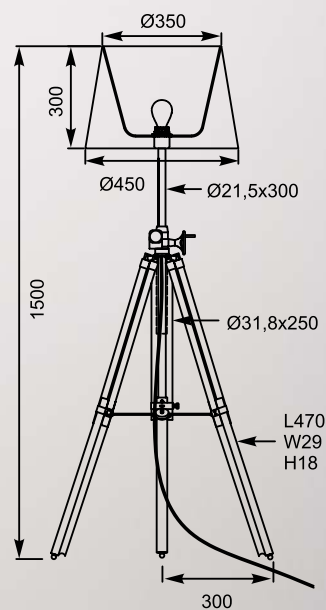

SEVILLE

LAMPA PODŁOGOWA

Floor lamp,
TS-062909F-BR,
1xE27 MAX 60W
antique brass gold body,
black-gold shade