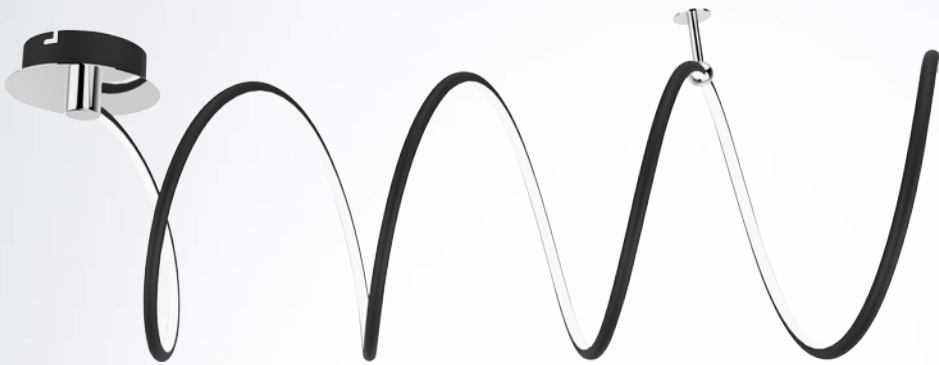

# CARRELLO

LAMPA SUFITOWA

Ceiling lamp  
PL1100014-3  
1xLED MAX 27W 2250LM 3000K  
metal chrome canopy  
chrome aluminium body  
acrylic shade

**CARRELLO**  
Ceiling lamp  
**PL1100014-5**  
1xLED MAX 45W 2250LM 3000K  
metal chrome canopy  
chrome aluminium body  
acrylic shade