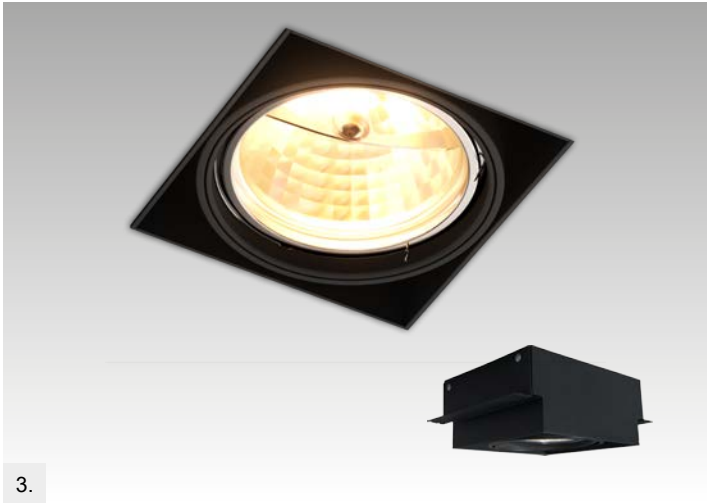

1.

2.

3.

4.

5.

6.

**1. TORI SL1 DUO**  
Spot  
**ACGU10-126 (white-gold)**  
2xGU10 MAX 50W

**2. TORI SL1 DUO**  
Spot  
**ACGU10-127 (black-gold)**  
2xGU10 MAX 50W