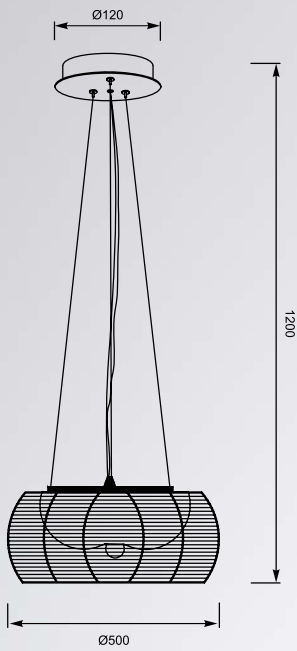

TANGO
Pendant lamp
MD1104-2L (black)
2xE27 MAX 60W
black aluminium wire shade,
opal glass inside