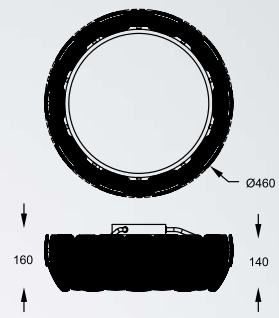

SOLE
Ceiling lamp
C0317-06C-S8A1
6xE27 MAX 24W
white polycarbonate
plastic plates,
white metal canopy