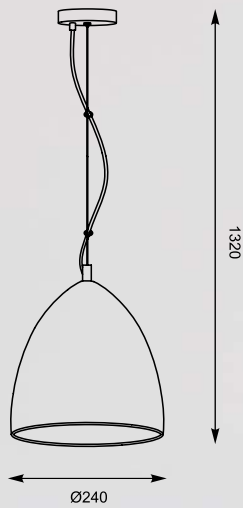

STONE

LAMPA WISZĄCA

Pendant lamp, HP1342, 1xE27 MAX 40W
grey concrete shade