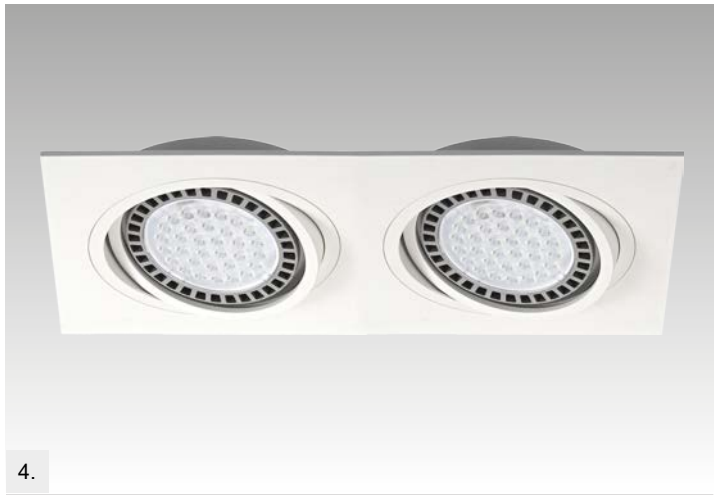

BOXY DL 1

Spot
1. 20071-WH (white)
2. 20071-BK (black)
1xGU 10 AR III MAX 15W
aluminium full white or black