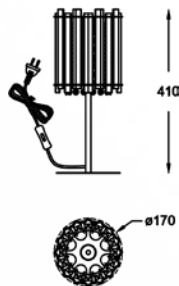

VENTUS
Table lamp
T0465-01A-F4AC
1xE27 MAX 60W
clear crystal glass
chrome body