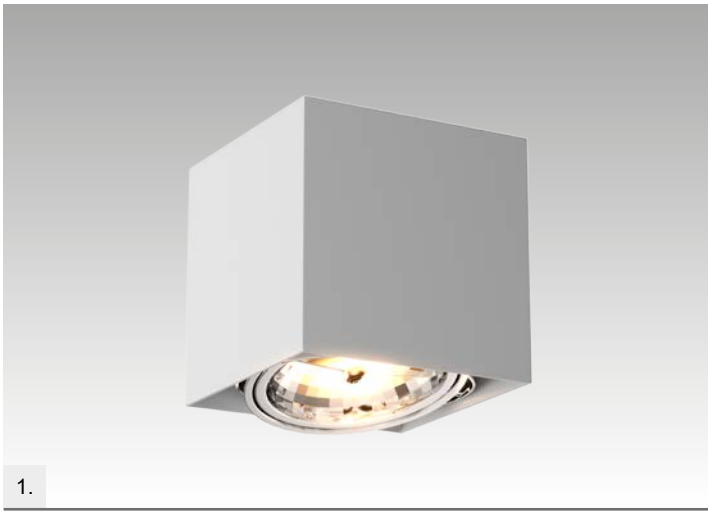

5.

**QUADRO**  
Spot  
1. 89200-WH (white)  
2. 89200-GD (brushed gold)  
3. 89200-BK (black)  
1xGU10 MAX 50W  
aluminium  
white or gold or black

**QUADRY SL I**  
Spot  
4. 20039-BK (black)  
5. 20039-WH (white)  
1xGU10 MAX 50W  
aluminium  
black or white