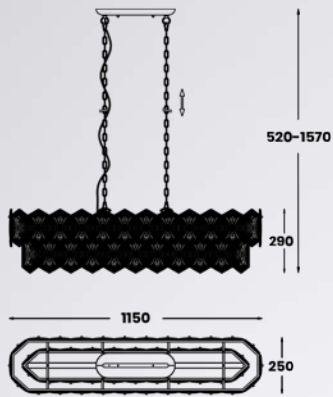

CORATO
Pendant lamp
P0475-15C-F4AC
15xG9 MAX 8W
metal chrome body
glass plates