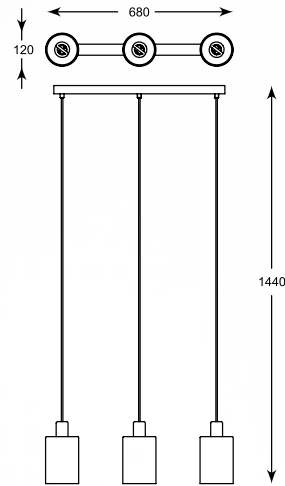

PIOLI
Wall lamp
W0369-01A-B5GR
1xG9 MAX 42W
silver glass shade with dots,
metal chrome canopy