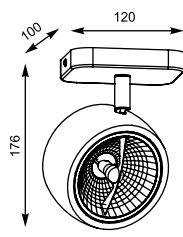

LOMO SL 1
Spot
3. 20003-BK (black)
1xG9 MAX 40W
aluminium full black
4. 20003-WH (white)
1xG9 MAX 40W
aluminium full white