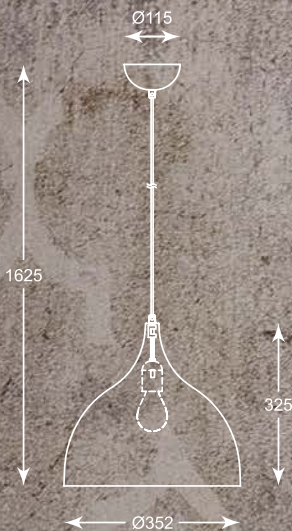

MARCO

LAMPA WISZĄCA

Pendant lamp, TS-101015P-BKGO, 1xE27 MAX 60W,
black metal shade with gold inside