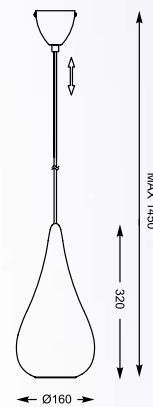

NAOMI
Wall lamp
W1305-01S-A0AB
1xG9 MAX 42W
shiny white glass shade