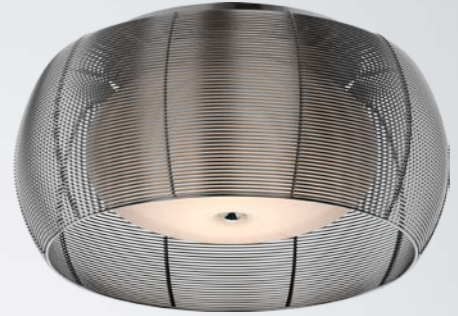

TANGO
Ceiling lamp
MX1104-2L (silver)
2xE27 MAX 60W
silver aluminium wire shade,
opal glass inside