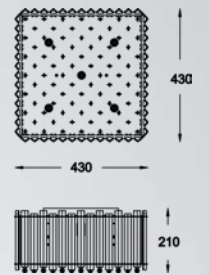

VENTUS
Ceiling lamp
C0465-05D-B5AC
5xG9 MAX 42W
clear crystal glass
chrome body