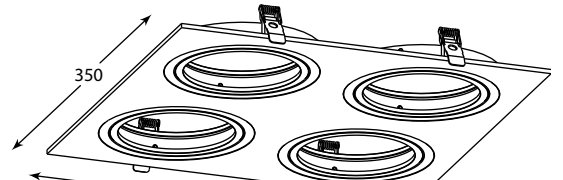

BOXY DL 4

Spot
5. 20073-WH (white)
6. 20073-BK (black)
4xGU 10 AR III MAX 15W
aluminium full black or white