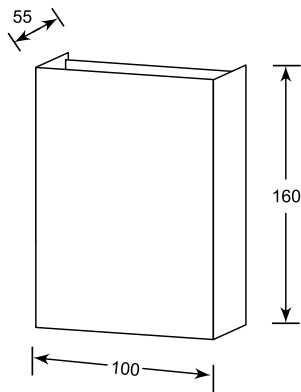

1.

3.

2.

4.

**OTAN WLS**  
Wall lamp  
**1. 20079-WH (white)**  
**2. 20079-BK (black)**  
2xG9 MAX 40W  
aluminium  
black or white

**OTAN WL**  
Wall lamp  
**3. 20080-BK (black)**  
**4. 20080-WH (white)**  
2xG9 MAX 40W  
aluminium  
black or white