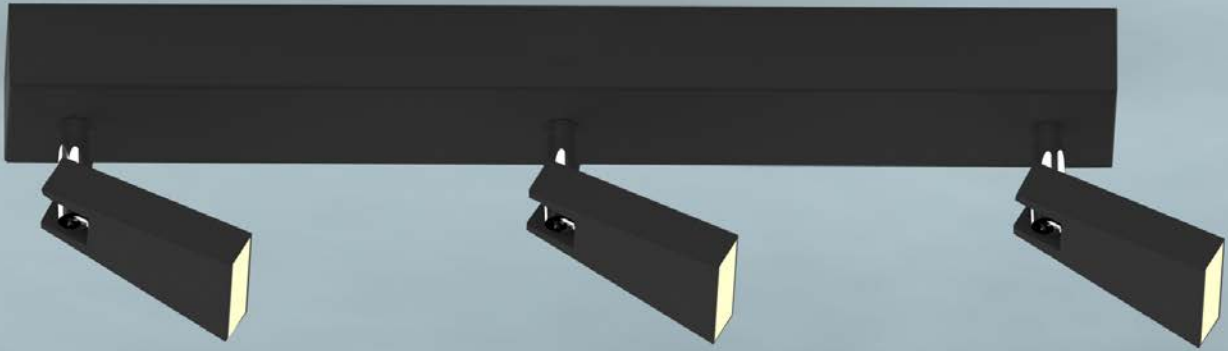

LED

SPAZIO
Spot
CK99603A-1B
1xLED 5W 400 LM 3000K
black metal

SPAZIO
Spot
CK99603A-2B
2xLED 5W 800 LM 3000K
black metal