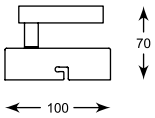

LED

SPAZIO
Spot
CK99603A-1B
1xLED 5W 400 LM 3000K
black metal