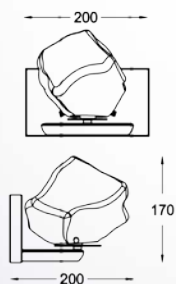

ROCK
Wall lamp
W0488-01A-B5AC
1xG9 MAX 42W
metal chrome body,
crushed glass shade