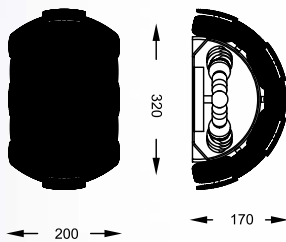

SOLE
Wall lamp
W0317-02K-S8A1
2xE27 MAX 13W
white polycarbonate
plastic plates,
white metal canopy