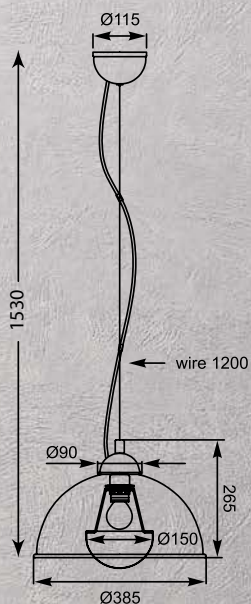

ANTENNE

LAMPA WISZĄCA

Pendant lamp, TS-071003PM-BKGO

1xE27 MAX 60W, black metal conopy,
black shade with gold inside