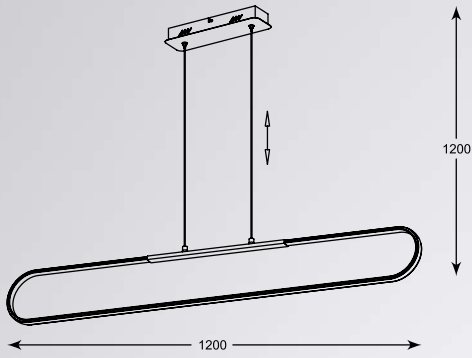

PISTA
Pendant lamp
L99833-1
1xLED 28W 1900 LM 3000K
acrylic silver body,
metal chrome canopy