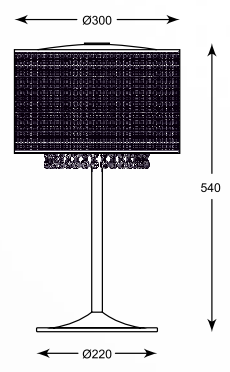

BLINK
Table lamp
T0173-04W-F4B3
4xG9 MAX 42W
silver shade,
aluminium rods with small crystals,
metal chrome body