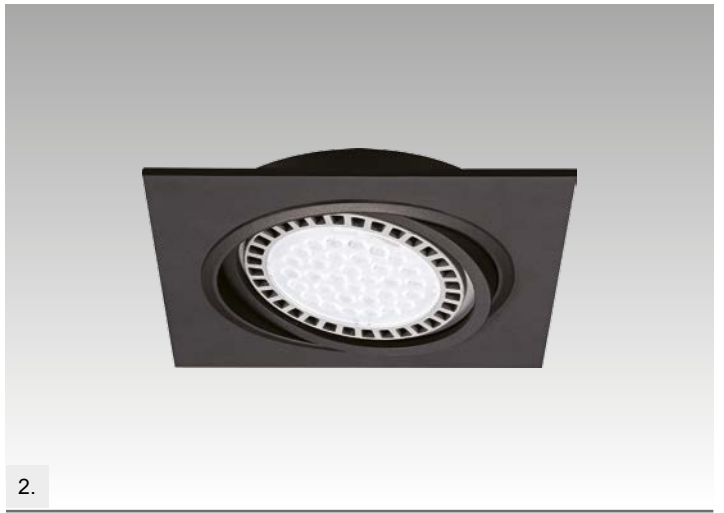

BOXY DL 1

Spot
1. 20071-WH (white)
2. 20071-BK (black)
1xGU 10 AR III MAX 15W
aluminium full white or black