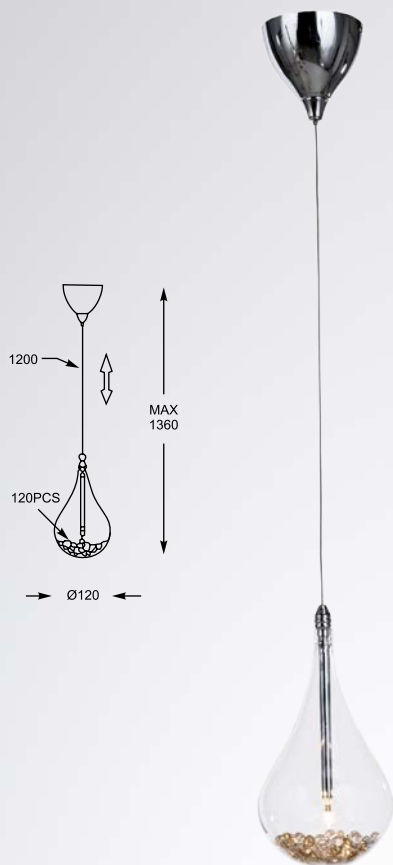

PERLE
Pendant lamp
P0226-01A-F4RK
1xG4 MAX 35W
metal chrome,
clear borosilicate glass with K9 crystal