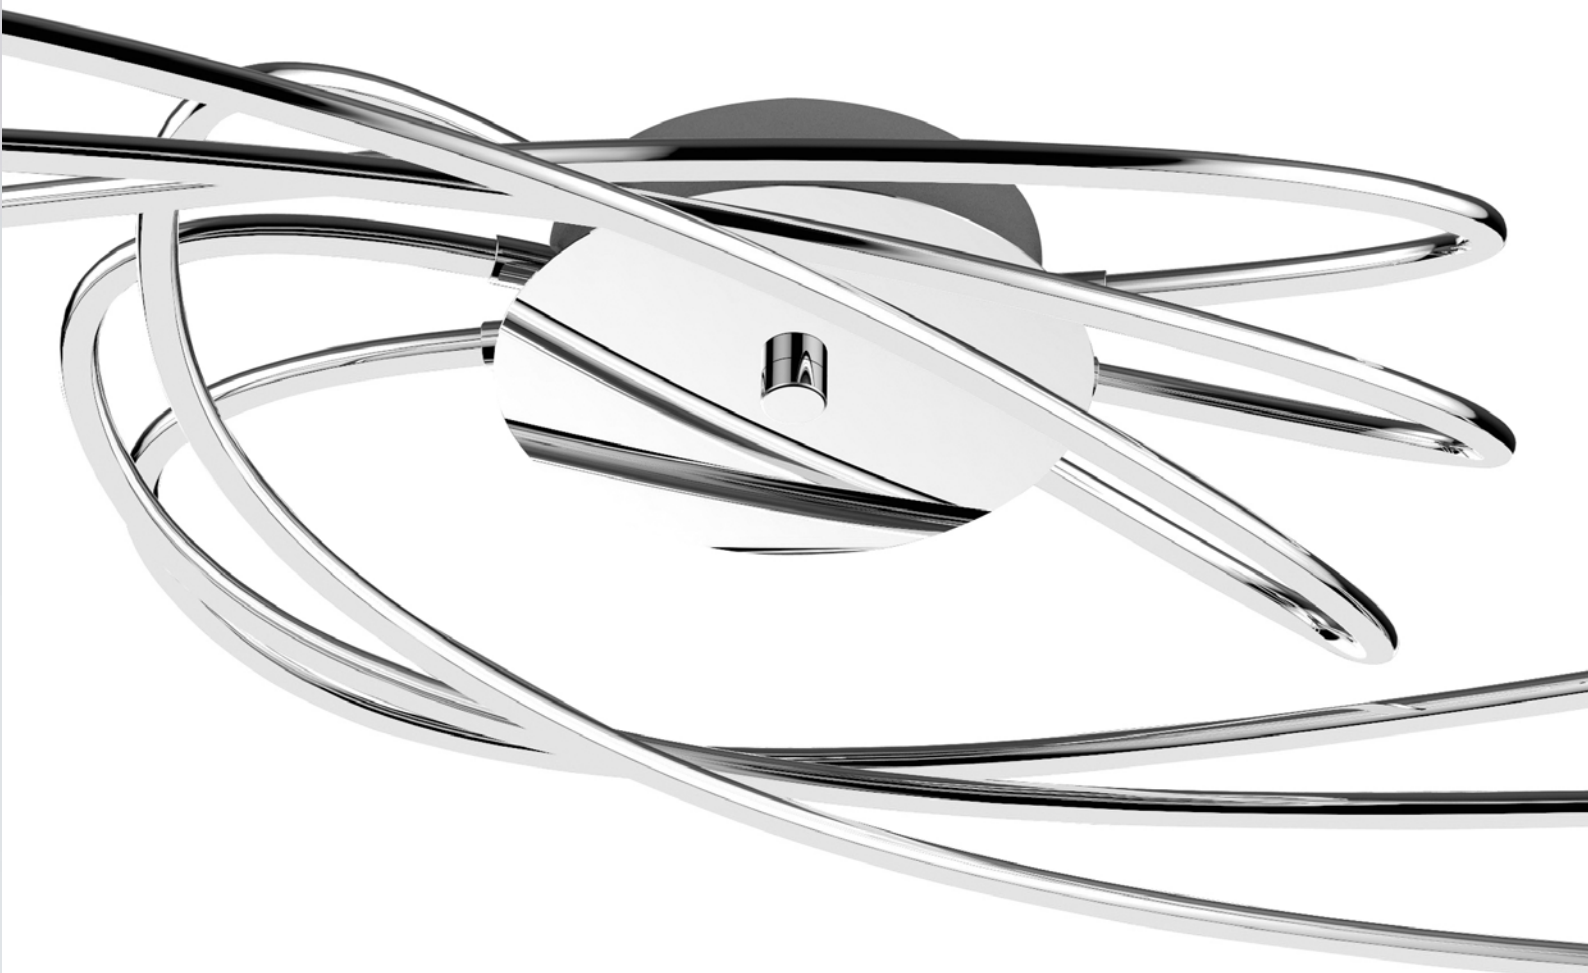

LED

MERLO

LAMPA SUFITOWA

Ceiling lamp, PL170826-6, 1xLED 68W 2998LM 3000K
metal chrome canopy, chrome aluminium body, acrylic shade

ZUMALINE