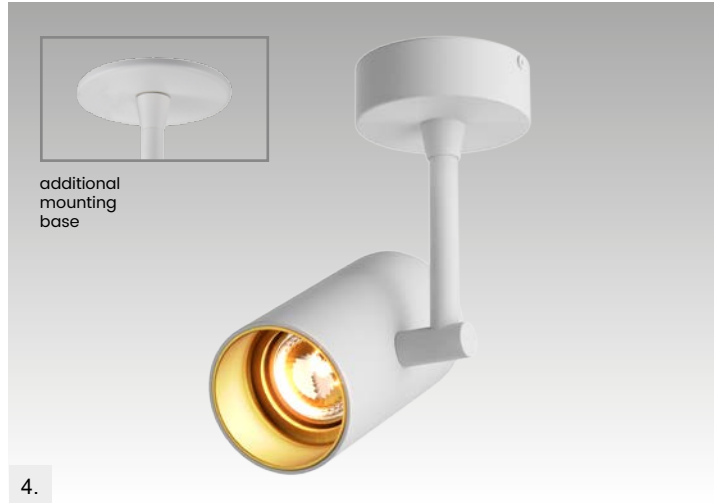

additional
mounting
base

4.