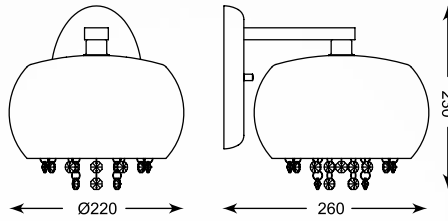

VISTA
Wall lamp
W0076-01B-B5GQ
1xG9 MAX 42W
gold glass shade with dots,
crystal drops inside,
metal chrome

VISTA
Wall lamp
W0076-01B-B5GR
1xG9 MAX 42W
silver glass shade with dots,
crystal drops inside,
metal chrome