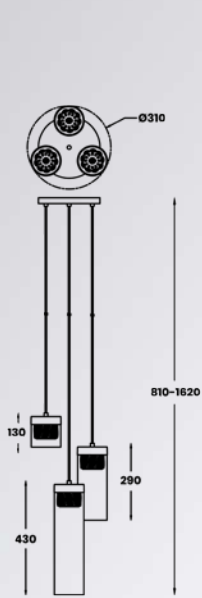

**GEM**  
Pendant lamp  
**P0389-03D-0FD2**  
3xG9 MAX 28W  
antique bronze metal body,  
cognac crystals, transparent  
glass shade

**GEM**  
Pendant lamp  
**P0389-03D-F4AC**  
3xG9 MAX 28W  
metal chrome body, transparent  
crystals, transparent glass shade