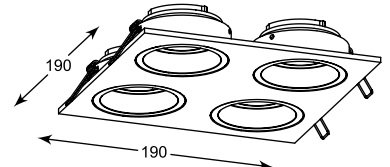

CHUCK DL SQUARE

Spot
1. 92703-GD (brushed gold)
1xGU10 MAX 50W
gold
aluminium

CHUCK DL ROUND

Spot
2. 92699-GD (brushed gold)
1xGU10 MAX 50W
gold
aluminium

CHUCK DL2 SQUARE

Spot
3. 20068-BK (black)
4. 20068-WH (white)
2xGU10 MAX 50W
aluminium white or black

CHUCK DL4 SQUARE

Spot
5. 20069-WH (white)
6. 20069-BK (black)
4xGU10 MAX 50W
aluminium white or black