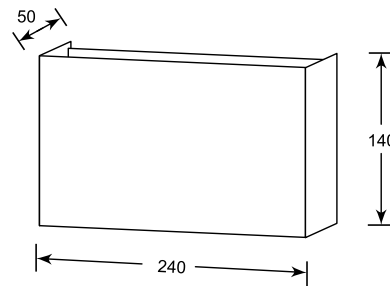

1.

3.

2.

4.

**OTAN WLS**  
Wall lamp  
**1. 20079-WH (white)**  
**2. 20079-BK (black)**  
2xG9 MAX 40W  
aluminium  
black or white

**OTAN WL**  
Wall lamp  
**3. 20080-BK (black)**  
**4. 20080-WH (white)**  
2xG9 MAX 40W  
aluminium  
black or white