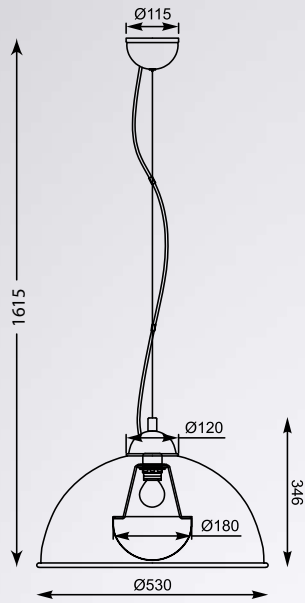

## LAMPA WISZĄCA

Pendant lamp, TS-071003PM-BKGO

1xE27 MAX 60W, black metal conopy,  
black shade with gold inside

**ANTENNE**  
Pendant lamp  
**TS-071003P-WHSI**  
1xE27 MAX 60W  
white metal canopy  
white shade with silver  
inside