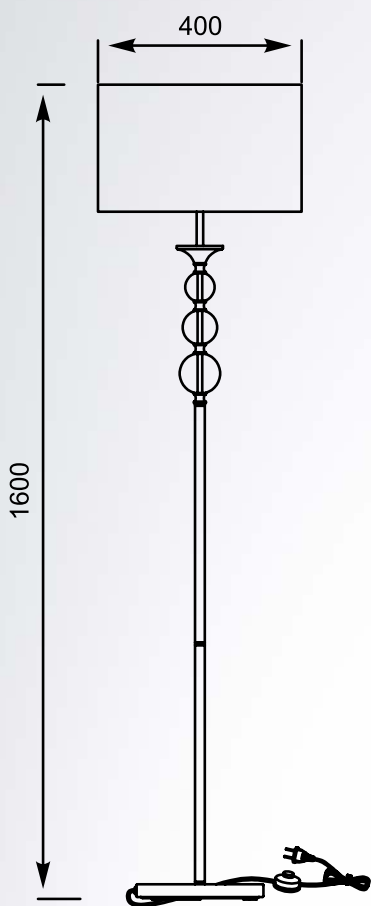

REA
Floor lamp
RLI93163-1B
1xE27 MAX 60W
black fabric shade,
metal chrome body
and base,
glass balls