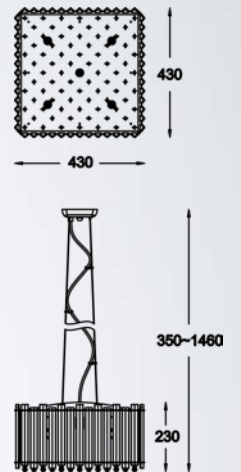

VENTUS
Pendant lamp
P0465-05D-F4AC
5xG9 MAX 42W
clear crystal glass
chrome body