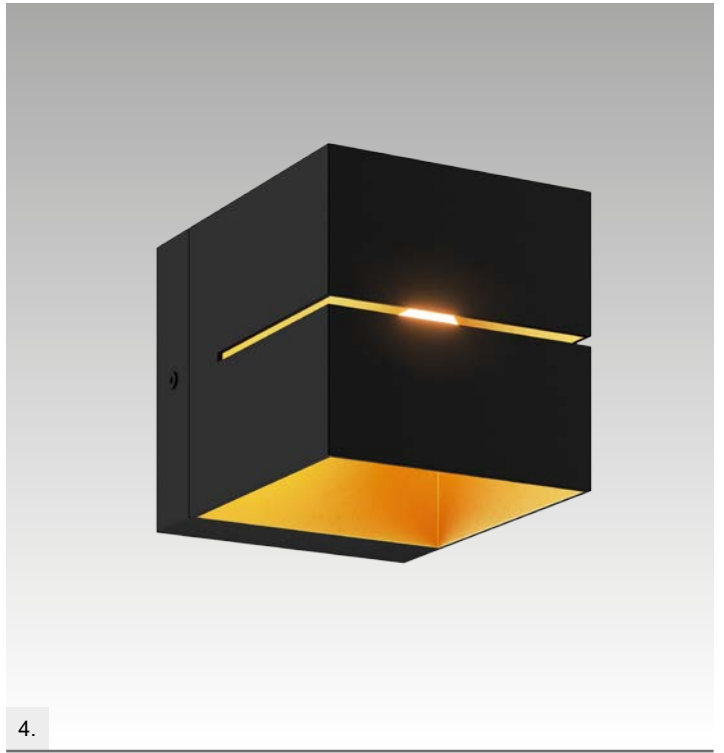

TRANSFER WL
Wall lamp
1. 90842 (black)
1xG9 MAX 40W
aluminium full black
2. 90841 (white)
1xG9 MAX 40W
aluminium full white