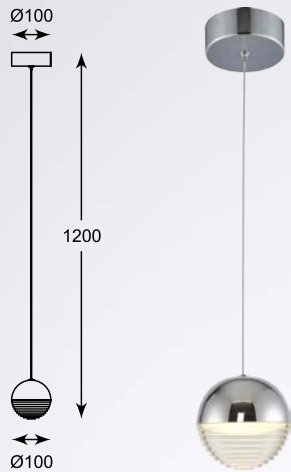

DORIS
Pendant lamp
MD1703-1
1xLED MAX 5W, 470 LM 3000K
metal chrome canopy
and shade, shade PC