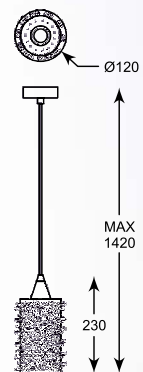

GIANNA
Pendant lamp
P0386-01A-F4AC
1xLED 5W 470LM 3000K
metal chrome shade with crystals,
metal chrome canopy