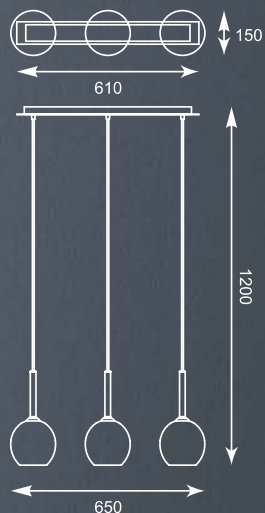

**VERO**  
Pendant lamp  
**MD1621-1 copper**  
1xE27 MAX 60W  
copper glass with  
copper canopy