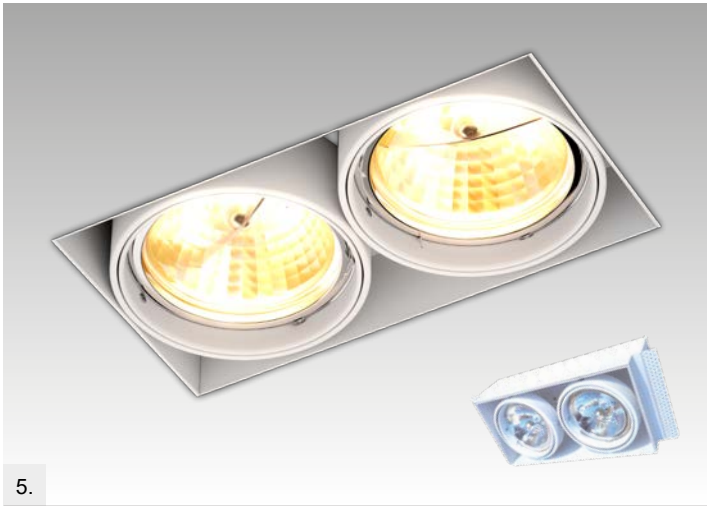

1.

2.

3.

4.

5.

6.

**1. TORI SL1 DUO**  
Spot  
**ACGU10-126 (white-gold)**  
2xGU10 MAX 50W

**2. TORI SL1 DUO**  
Spot  
**ACGU10-127 (black-gold)**  
2xGU10 MAX 50W