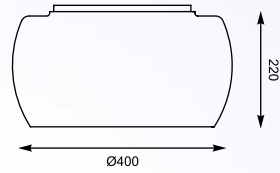

RAIN
Ceiling lamp
C0076-05L-F4K9
5xG9 MAX 42W
metal chrome,
smoky glass with crystal
drops inside