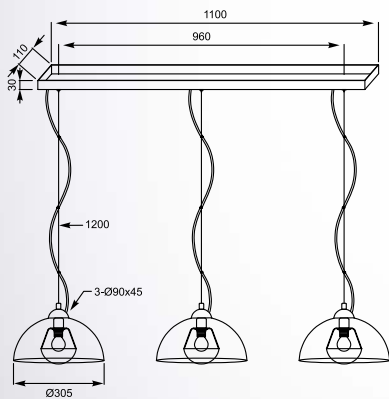

ANTENNE
Pendant lamp
TS-120404P-BKGO
3xE27 MAX 60W
black metal canopy,
black shade with gold
inside