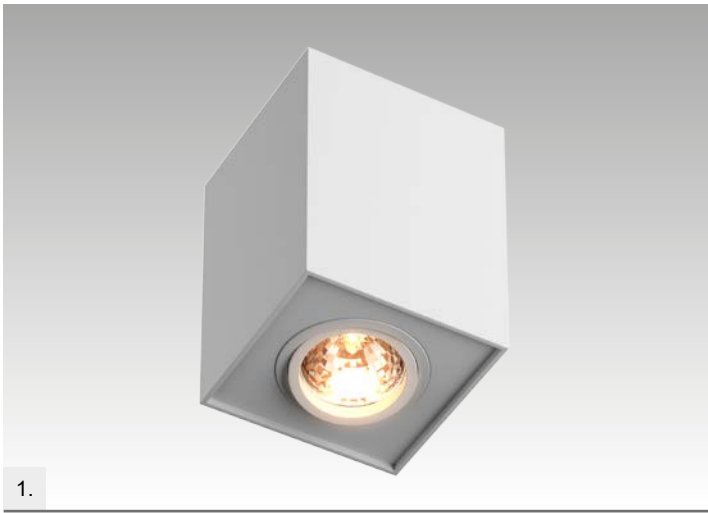

1.

2.

3.

4.

5.

QUADRO
Spot
1. 89200-WH (white)
2. 89200-GD (brushed gold)
3. 89200-BK (black)
1xGU10 MAX 50W
aluminium
white or gold or black

QUADRY SL I
Spot
4. 20039-BK (black)
5. 20039-WH (white)
1xGU10 MAX 50W
aluminium
black or white