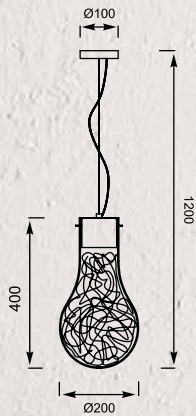

CIRO

LAMPA WISZĄCA

Pendant lamp, MD1458-1L, 1xGU10 MAX 50W
Clear glass with aluminium wire inside