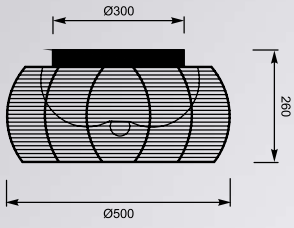

TANGO
Ceiling lamp
MX1104-2L (black)
2xE27 MAX 60W
black aluminium wire shade,
opal glass inside