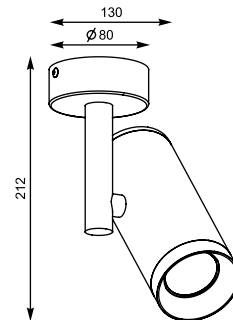

TORI SL 2
Spot
5. 20015-BK (black)
6. 20015-WH (white)
1xGU10 MAX 50W
aluminium full
black or white