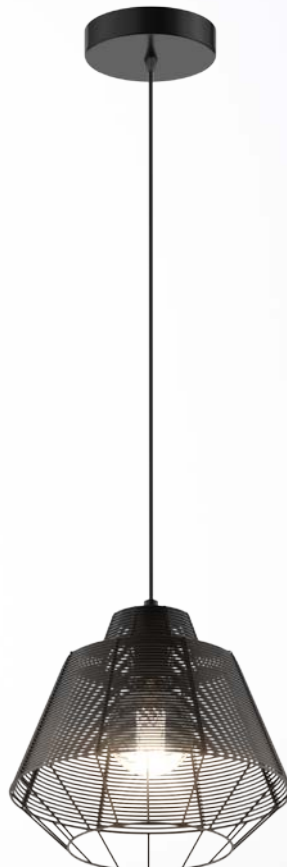

WIRE
Pendant lamp
MD1712-1B-Black
1xE27 MAX 60W
black metal canopy,
black aluminium wire shade