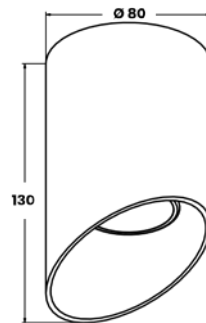

4. TUBY SL
Spot
ACGU10-133(black)
1xGU10 MAX 50W
black aluminium