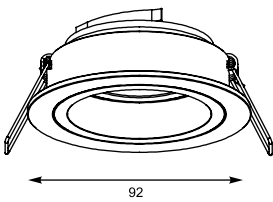

CHUCK DL ROUND
Spot
1. 92699 (white)
1xGU10 MAX 50W
aluminium full white
2. 92700 (black)
1xGU10 MAX 50W
aluminium full black
3. 92702 (black-gold)
1xGU10 MAX 50W
aluminium black body
+gold reflector