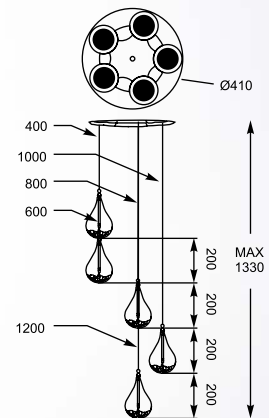

PERLE
Pendant lamp
P0226-04H-B5RK
4xG4 MAX 35W
metal chrome,
clear borosilicate glass with K9 crystal

PERLE
Pendant lamp
P0226-05B-F4RK
5xG4 MAX 35W
metal chrome,
clear borosilicate glass with K9 crystal