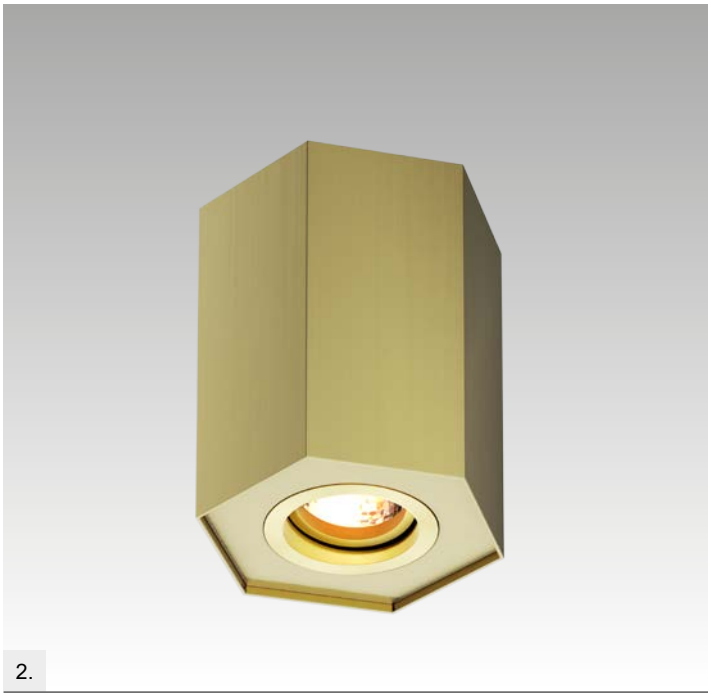

1.

3.

2.

4.

POLYGON CLR
Spot
1. 20077-WH (white)
2. 20077-GD (brushed gold)
3. 20077-BK (black)
4. 20077-AL (brushed silver)
1xGU10 MAX 50W
white or gold
or black or silver
aluminium