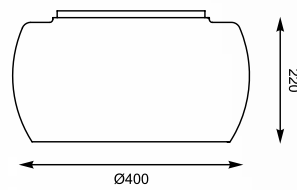

RAIN
Ceiling lamp
C0076-05L-F4L9
5xG9 MAX 42W
metal chrome,
gold glass with crystal
drops inside