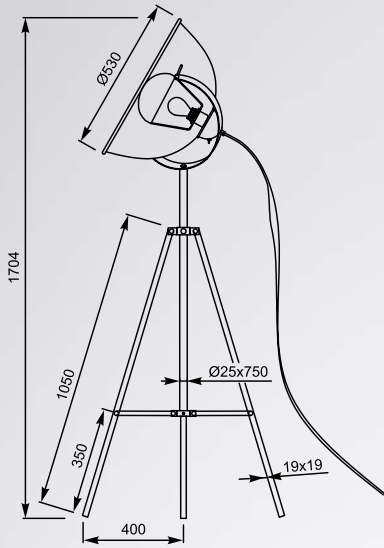

ANTENNE
Floor lamp
TS-090522F-BK
1xE27 MAX 60W
black metal with gold inside