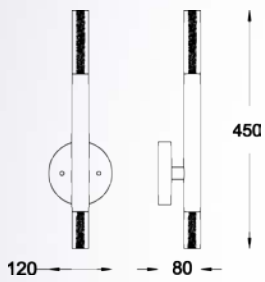

ONE
Wall lamp
W0461-02E-F4F4
2xLED MAX 10W 900LM 3000K
metal chrome body, acrylic bar with
bubbles inside