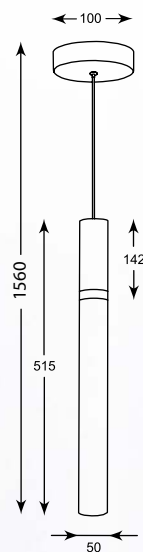

LED

LUIS

Pendant lamp, HSP5291C-CH,
LED 5W 250LM 3000K
metal chrome canopy, acrylic
shade with the bubbles inside