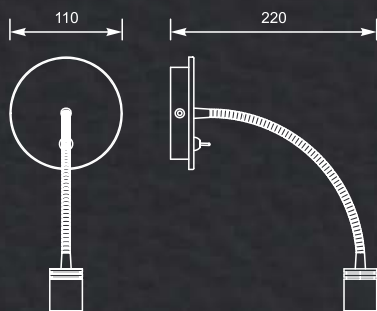

LED

SIMPLE

Wall lamp
1390
1xLED MAX 3W 160LM, 3000K
metal chrome