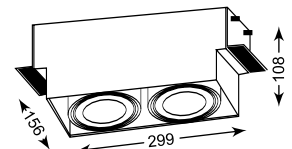

ONEON DL 111-2
Spot
5. 94364-WH (white)
6. 94364-BK (black)
2xGU10 AR111 MAX 15W
iron
black or white