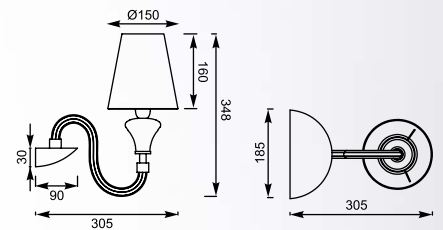

**CHANDELIER**

Ceiling lamp

**MC2070-5BL**

5xE14 MAX 25W/1xG9 MAX 40W  
white glass on body and black glass arms,  
black shade, metal chrome

**CHANDELIER**

Wall lamp

**MB2070-1BL**

1xE14 MAX 25W  
white glass on body and black glass arms,  
black shade, metal chrome