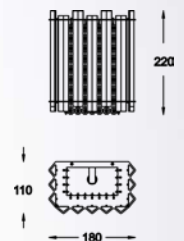

VENTUS
Wall lamp
W0465-01B-B5AC
1xG9 MAX 42W
clear crystal glass
chrome body