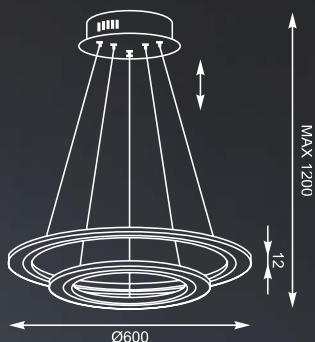

## FLAT CIRCLE

L A M P A   S U F I T O W A

Ceiling lamp L-XX-10, LED 30W  
2020 LM 3000K  
white metal aluminium with  
acrylic shade

Z U M A L I N E

**LED**